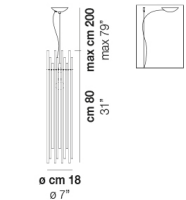

DIADEMA SP C P

TECHNICAL DATA:

CERTIFICATIONS:

LIGHT SOURCES

1x60W 220-240 V 50/60 Hz G9

VOLUME Mc 0,05
GROSS WEIGHT Kg 8
NET WEIGHT Kg 6

download

SHADE FINISHING

DIADE SP A M

DIADE SP A P

DIADE SP B G

DIADE SP B M

DIADE SP B P

DIADE SP C G

DIADE SP C M

DIADE SP C