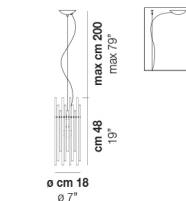

DIADEMA SP C P

TECHNICAL DATA:

CERTIFICATIONS:

LIGHT SOURCES

1x60W 220-240 V 50/60 Hz G9

VOLUME Mc 0,05
GROSS WEIGHT Kg 8
NET WEIGHT Kg 6

download

SHADE FINISHING

CR

FRAME FINISHING

BS

CR

OTHER VERSION AVAILABLE

Click on the version to go to the web version of the product

DIADE SP B M