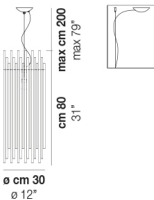

DIADEMA SP C P

TECHNICAL DATA:

CERTIFICATIONS:

LIGHT SOURCES

1x60W 220-240 V 50/60 Hz G9

VOLUME Mc 0,05
GROSS WEIGHT Kg 8
NET WEIGHT Kg 6

download

SHADE FINISHING

DIADE SP A M

DIADE SP A P

DIADE SP B G

DIADE SP B M

DIADE SP B P

DIADE SP C G

DIADE SP C M

DIADE SP C