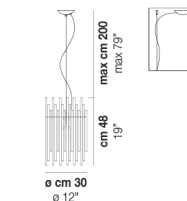

DIADEMA SP C P

TECHNICAL DATA:

CERTIFICATIONS:

LIGHT SOURCES

1x60W 220-240 V 50/60 Hz G9

VOLUME Mc 0,05
GROSS WEIGHT Kg 8
NET WEIGHT Kg 6

download

SHADE FINISHING

CR

FRAME FINISHING

BS

CR

OTHER VERSION AVAILABLE

Click on the version to go to the web version of the product

DIADE SP B G