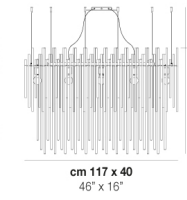

DIADEMA SP C P

TECHNICAL DATA:

CERTIFICATIONS:

LIGHT SOURCES

1x60W 220-240 V 50/60 Hz G9

VOLUME Mc 0,05
GROSS WEIGHT Kg 8
NET WEIGHT Kg 6

download

SHADE FINISHING

CR

FRAME FINISHING

BS

CR

OTHER VERSION AVAILABLE

Click on the version to go to the web version of the product

DIADE SP O2