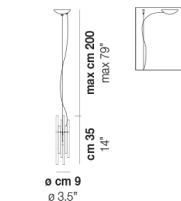

DIADEMA SP C P

TECHNICAL DATA:

CERTIFICATIONS:

LIGHT SOURCES

1x60W 220-240 V 50/60 Hz G9

VOLUME Mc 0,05
GROSS WEIGHT Kg 8
NET WEIGHT Kg 6

download

SHADE FINISHING

CR

FRAME FINISHING

BS

CR

OTHER VERSION AVAILABLE

Click on the version to go to the web version of the product

DIADE SP A P