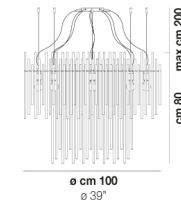

DIADEMA SP C P

TECHNICAL DATA:

CERTIFICATIONS:

LIGHT SOURCES

1x60W 220-240 V 50/60 Hz G9

VOLUME Mc 0,05
GROSS WEIGHT Kg 8
NET WEIGHT Kg 6

download

SHADE FINISHING

DIADE SP A M

DIADE SP A P

DIADE SP B G

DIADE SP B M

DIADE SP B P

DIADE SP C G

DIADE SP C M

DIADE SP C