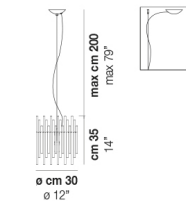

DIADEMA SP C P

TECHNICAL DATA:

CERTIFICATIONS:

LIGHT SOURCES

1x60W 220-240 V 50/60 Hz G9

VOLUME Mc 0,05
GROSS WEIGHT Kg 8
NET WEIGHT Kg 6

download

SHADE FINISHING

CR

FRAME FINISHING

BS

CR

OTHER VERSION AVAILABLE

Click on the version to go to the web version of the product

DIADE SP A G