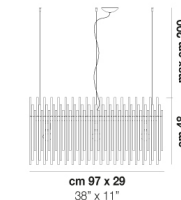

DIADEMA SP C P

TECHNICAL DATA:

CERTIFICATIONS:

LIGHT SOURCES

1x60W 220-240 V 50/60 Hz G9

VOLUME Mc 0,05
GROSS WEIGHT Kg 8
NET WEIGHT Kg 6

download

SHADE FINISHING

DIADE SP A M

DIADE SP A P

DIADE SP B G

DIADE SP B M

DIADE SP B P

DIADE SP C G

DIADE SP C M

DIADE SP C