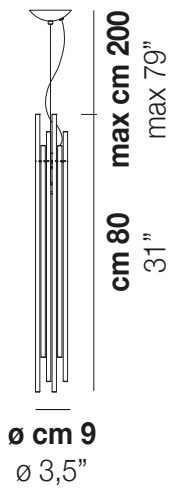

DIADEMA SP C P

TECHNICAL DATA:

CERTIFICATIONS:

LIGHT SOURCES

1x60W 220-240 V 50/60 Hz G9

VOLUME Mc 0,05
GROSS WEIGHT Kg 8
NET WEIGHT Kg 6

download

SHADE FINISHING