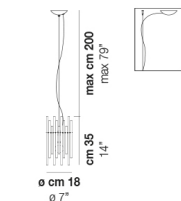

DIADEMA SP C P

TECHNICAL DATA:

CERTIFICATIONS:

LIGHT SOURCES

1x60W 220-240 V 50/60 Hz G9

VOLUME Mc 0,05
GROSS WEIGHT Kg 8
NET WEIGHT Kg 6

download

SHADE FINISHING

CR

FRAME FINISHING

BS

CR

OTHER VERSION AVAILABLE

Click on the version to go to the web version of the product

DIADE SP A M