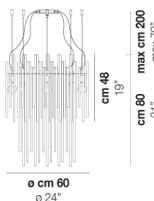

OTHER VERSION AVAILABLE

Click on the version to go to the web version of the product

DIADE SP 60 B