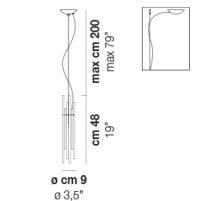

DIADEMA SP C P

TECHNICAL DATA:

CERTIFICATIONS:

LIGHT SOURCES

1x60W 220-240 V 50/60 Hz G9

VOLUME Mc 0,05
GROSS WEIGHT Kg 8
NET WEIGHT Kg 6

download

SHADE FINISHING

DIADE SP A M

DIADE SP A P

DIADE SP B G

DIADE SP B M

DIADE SP B P

DIADE SP C G

DIADE SP C M

DIADE SP C