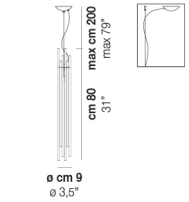

DIADEMA SP C P