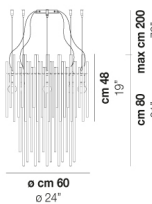

OTHER VERSION AVAILABLE

Click on the version to go to the web version of the product

DIADEMA SP 60 B