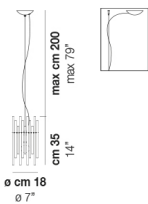

DIADEMA SP A M