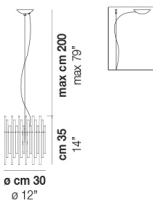

DIADEMA SP A G