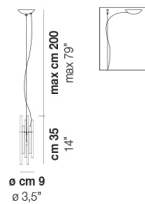

DIADEMA SP A P