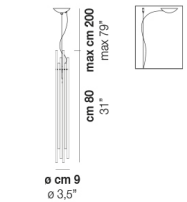

DIADEMA SP B P

TECHNICAL DATA:

CERTIFICATIONS:

LIGHT SOURCES

	1x60W	220-240 V 50/60 Hz	G9
	1x12W	35 V	Led 2700 K 12 W 35 V 1500 lm DIM2 Phase Cut

VOLUME	Mc 0,05
GROSS WEIGHT	Kg 8
NET WEIGHT	Kg 6

download

SHADE FINISHING

DIADE SP A M

DIADE SP A P

DIADE SP B G

DIADE SP B M

DIADE SP C G

DIADE SP C M

DIADE SP C P

DIADE SP C