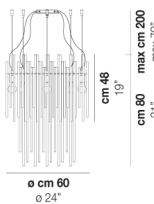

OTHER VERSION AVAILABLE

Click on the version to go to the web version of the product

DIADE SP 60 B