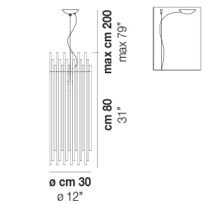

DIADEMA SP B P

TECHNICAL DATA:

CERTIFICATIONS:

LIGHT SOURCES

	1x60W	220-240 V 50/60 Hz	G9
	1x12W	35 V	Led 2700 K 12 W 35 V 1500 lm DIM2 Phase Cut

VOLUME	Mc 0,05
GROSS WEIGHT	Kg 8
NET WEIGHT	Kg 6

download

SHADE FINISHING

CR

FRAME FINISHING

BS

CR

OTHER VERSION AVAILABLE

Click on the version to go to the web version of the product

DIADE SP C G