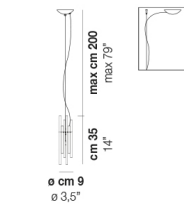

DIADEMA SP B P

TECHNICAL DATA:

CERTIFICATIONS:

LIGHT SOURCES

	1x60W	220-240 V 50/60 Hz	G9
	1x12W	35 V	Led 2700 K 12 W 35 V 1500 lm DIM2 Phase Cut

VOLUME	Mc 0,05
GROSS WEIGHT	Kg 8
NET WEIGHT	Kg 6

download

SHADE FINISHING

CR

FRAME FINISHING

BS

CR

OTHER VERSION AVAILABLE

Click on the version to go to the web version of the product

DIADE SP A P