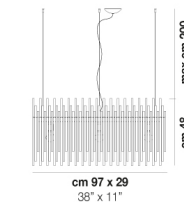

DIADEMA SP B P

TECHNICAL DATA:

CERTIFICATIONS:

LIGHT SOURCES

	1x60W	220-240 V 50/60 Hz	G9
	1x12W	35 V	Led 2700 K 12 W 35 V 1500 lm DIM2 Phase Cut

VOLUME	Mc 0,05
GROSS WEIGHT	Kg 8
NET WEIGHT	Kg 6

download

SHADE FINISHING

DIADE SP A M

DIADE SP A P

DIADE SP B G

DIADE SP B M

DIADE SP C G

DIADE SP C M

DIADE SP C P

DIADE SP C