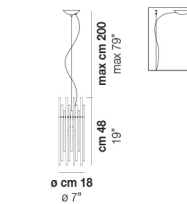

DIADEMA SP B P

TECHNICAL DATA:

CERTIFICATIONS:

LIGHT SOURCES

	1x60W	220-240 V 50/60 Hz	G9
	1x12W	35 V	Led 2700 K 12 W 35 V 1500 lm DIM2 Phase Cut

VOLUME	Mc 0,05
GROSS WEIGHT	Kg 8
NET WEIGHT	Kg 6

download

SHADE FINISHING

CR

FRAME FINISHING

BS

CR

OTHER VERSION AVAILABLE

Click on the version to go to the web version of the product

DIADE SP B M