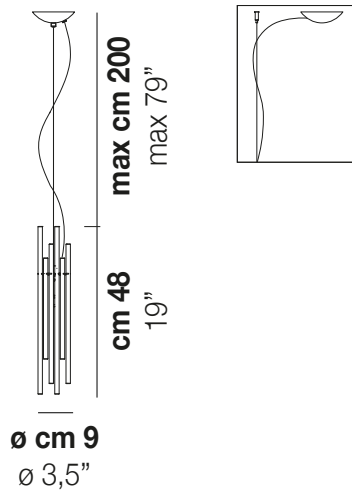

DIADEMA SP B P

TECHNICAL DATA:

CERTIFICATIONS:

LIGHT SOURCES

	1x60W	220-240 V 50/60 Hz	G9
	1x12W	35 V	Led 2700 K 12 W 35 V 1500 lm DIM2 Phase Cut

VOLUME	Mc 0,05
GROSS WEIGHT	Kg 8
NET WEIGHT	Kg 6

download

SHADE FINISHING