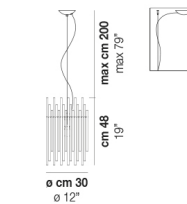

DIADEMA SP B P

TECHNICAL DATA:

CERTIFICATIONS:

LIGHT SOURCES

	1x60W	220-240 V 50/60 Hz	G9
	1x12W	35 V	Led 2700 K 12 W 35 V 1500 lm DIM2 Phase Cut

VOLUME	Mc 0,05
GROSS WEIGHT	Kg 8
NET WEIGHT	Kg 6

download

SHADE FINISHING

CR

FRAME FINISHING

BS

CR

OTHER VERSION AVAILABLE

Click on the version to go to the web version of the product

DIADE SP B G