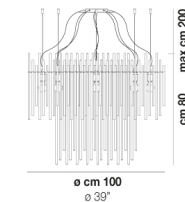

DIADEMA SP B P

TECHNICAL DATA:

CERTIFICATIONS:

LIGHT SOURCES

	1x60W	220-240 V 50/60 Hz	G9
	1x12W	35 V	Led 2700 K 12 W 35 V 1500 lm DIM2 Phase Cut

VOLUME	Mc 0,05
GROSS WEIGHT	Kg 8
NET WEIGHT	Kg 6

download

SHADE FINISHING

DIADE SP A M

DIADE SP A P

DIADE SP B G

DIADE SP B M

DIADE SP C G

DIADE SP C M

DIADE SP C P

DIADE SP C