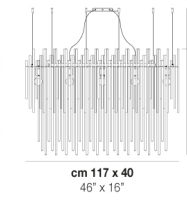

DIADEMA SP B P

TECHNICAL DATA:

CERTIFICATIONS:

LIGHT SOURCES

	1x60W	220-240 V 50/60 Hz	G9
	1x12W	35 V	Led 2700 K 12 W 35 V 1500 lm DIM2 Phase Cut

VOLUME	Mc 0,05
GROSS WEIGHT	Kg 8
NET WEIGHT	Kg 6

download

SHADE FINISHING

CR

FRAME FINISHING

BS

CR

OTHER VERSION AVAILABLE

Click on the version to go to the web version of the product

DIADE SP O2