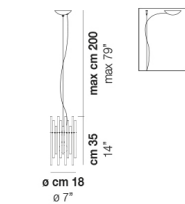

DIADEMA SP B P

TECHNICAL DATA:

CERTIFICATIONS:

LIGHT SOURCES

	1x60W	220-240 V 50/60 Hz	G9
	1x12W	35 V	Led 2700 K 12 W 35 V 1500 lm DIM2 Phase Cut

VOLUME	Mc 0,05
GROSS WEIGHT	Kg 8
NET WEIGHT	Kg 6

download

SHADE FINISHING

CR

FRAME FINISHING

BS

CR

OTHER VERSION AVAILABLE

Click on the version to go to the web version of the product

DIADE SP A M