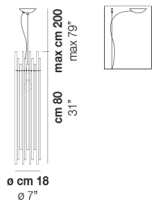

DIADEMA SP B P

TECHNICAL DATA:

CERTIFICATIONS:

LIGHT SOURCES

	1x60W	220-240 V 50/60 Hz	G9
	1x12W	35 V	Led 2700 K 12 W 35 V 1500 lm DIM2 Phase Cut

VOLUME	Mc 0,05
GROSS WEIGHT	Kg 8
NET WEIGHT	Kg 6

download

SHADE FINISHING

DIADE SP A M

DIADE SP A P

DIADE SP B G

DIADE SP B M

DIADE SP C G

DIADE SP C M

DIADE SP C P

DIADE SP C