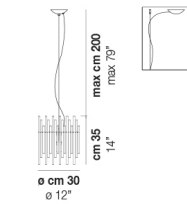

DIADEMA SP B P

TECHNICAL DATA:

CERTIFICATIONS:

LIGHT SOURCES

	1x60W	220-240 V 50/60 Hz	G9
	1x12W	35 V	Led 2700 K 12 W 35 V 1500 lm DIM2 Phase Cut

VOLUME	Mc 0,05
GROSS WEIGHT	Kg 8
NET WEIGHT	Kg 6

download

SHADE FINISHING

CR

FRAME FINISHING

BS

CR

OTHER VERSION AVAILABLE

Click on the version to go to the web version of the product

DIADE SP A G