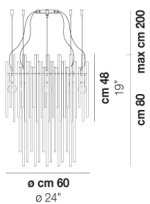

OTHER VERSION AVAILABLE

Click on the version to go to the web version of the product

DIADEMA SP 60 B