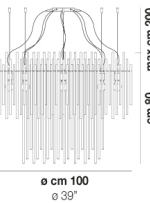

DIADEMA SP B G

TECHNICAL DATA:

CERTIFICATIONS:

LIGHT SOURCES

1x77W 220-240 V 50/60 Hz E27

VOLUME Mc 0,12
GROSS WEIGHT Kg 15
NET WEIGHT Kg 10

download

SHADE FINISHING

DIADE SP A M

DIADE SP A P

DIADE SP B M

DIADE SP B P

DIADE SP C G

DIADE SP C M

DIADE SP C P

DIADE SP C