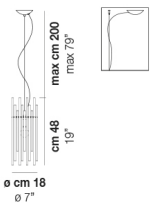

DIADEMA SP B G

TECHNICAL DATA:

CERTIFICATIONS:

LIGHT SOURCES

1x77W 220-240 V 50/60 Hz E27

VOLUME Mc 0,12
GROSS WEIGHT Kg 15
NET WEIGHT Kg 10

download

SHADE FINISHING

CR

FRAME FINISHING

BS

CR

OTHER VERSION AVAILABLE

Click on the version to go to the web version of the product

DIADE SP B M