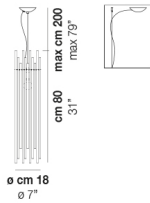

DIADEMA SP B G

TECHNICAL DATA:

CERTIFICATIONS:

LIGHT SOURCES

1x77W 220-240 V 50/60 Hz E27

VOLUME Mc 0,12
GROSS WEIGHT Kg 15
NET WEIGHT Kg 10

download

SHADE FINISHING

DIADE SP A M

DIADE SP A P

DIADE SP B M

DIADE SP B P

DIADE SP C G

DIADE SP C M

DIADE SP C P

DIADE SP C