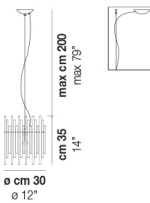

DIADEMA SP B G

TECHNICAL DATA:

CERTIFICATIONS:

LIGHT SOURCES

1x77W 220-240 V 50/60 Hz E27

VOLUME Mc 0,12
GROSS WEIGHT Kg 15
NET WEIGHT Kg 10

download

SHADE FINISHING

CR

FRAME FINISHING

BS

CR

OTHER VERSION AVAILABLE

Click on the version to go to the web version of the product

DIADE SP A G