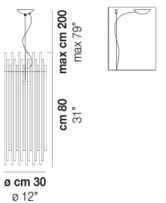

DIADEMA SP B G

TECHNICAL DATA:

CERTIFICATIONS:

LIGHT SOURCES

1x77W 220-240 V 50/60 Hz E27

VOLUME Mc 0,12
GROSS WEIGHT Kg 15
NET WEIGHT Kg 10

download

SHADE FINISHING

DIADE SP A M

DIADE SP A P

DIADE SP B M

DIADE SP B P

DIADE SP C G

DIADE SP C M

DIADE SP C P

DIADE SP C