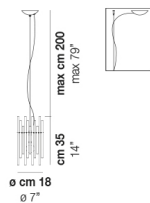

DIADEMA SP B G

TECHNICAL DATA:

CERTIFICATIONS:

LIGHT SOURCES

1x77W 220-240 V 50/60 Hz E27

VOLUME Mc 0,12
GROSS WEIGHT Kg 15
NET WEIGHT Kg 10

download

SHADE FINISHING

CR

FRAME FINISHING

BS

CR

OTHER VERSION AVAILABLE

Click on the version to go to the web version of the product

DIADE SP A M