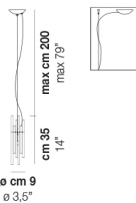

DIADEMA SP B G

TECHNICAL DATA:

CERTIFICATIONS:

LIGHT SOURCES

1x77W 220-240 V 50/60 Hz E27

VOLUME Mc 0,12
GROSS WEIGHT Kg 15
NET WEIGHT Kg 10

download

SHADE FINISHING

CR

FRAME FINISHING

BS

CR

OTHER VERSION AVAILABLE

Click on the version to go to the web version of the product

DIADE SP A P