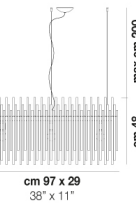

DIADEMA SP B G

TECHNICAL DATA:

CERTIFICATIONS:

LIGHT SOURCES

1x77W 220-240 V 50/60 Hz E27

VOLUME Mc 0,12
GROSS WEIGHT Kg 15
NET WEIGHT Kg 10

download

SHADE FINISHING

DIADE SP A M

DIADE SP A P

DIADE SP B M

DIADE SP B P

DIADE SP C G

DIADE SP C M

DIADE SP C P

DIADE SP C