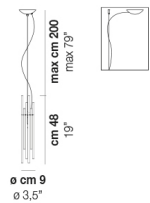

DIADEMA SP B G

TECHNICAL DATA:

CERTIFICATIONS:

LIGHT SOURCES

1x77W 220-240 V 50/60 Hz E27

VOLUME Mc 0,12
GROSS WEIGHT Kg 15
NET WEIGHT Kg 10

download

SHADE FINISHING

CR

FRAME FINISHING

BS

CR

OTHER VERSION AVAILABLE

Click on the version to go to the web version of the product

DIADE SP B P