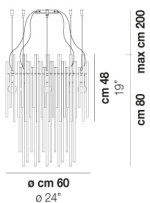

OTHER VERSION AVAILABLE

Click on the version to go to the web version of the product

DIADE SP 60 B