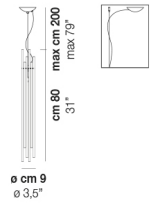

DIADEMA SP B G

TECHNICAL DATA:

CERTIFICATIONS:

LIGHT SOURCES

1x77W 220-240 V 50/60 Hz E27

VOLUME Mc 0,12
GROSS WEIGHT Kg 15
NET WEIGHT Kg 10

download

SHADE FINISHING

DIADE SP A M

DIADE SP A P

DIADE SP B M

DIADE SP B P

DIADE SP C G

DIADE SP C M

DIADE SP C P

DIADE SP C