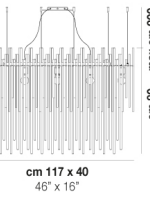

DIADEMA SP B G

TECHNICAL DATA:

CERTIFICATIONS:

LIGHT SOURCES

1x77W 220-240 V 50/60 Hz E27

VOLUME Mc 0,12
GROSS WEIGHT Kg 15
NET WEIGHT Kg 10

download

SHADE FINISHING

CR

FRAME FINISHING

BS

CR

OTHER VERSION AVAILABLE

Click on the version to go to the web version of the product

DIADE SP O2