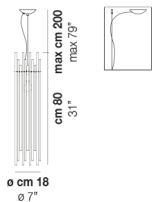

DIADEMA SP A M

TECHNICAL DATA:

CERTIFICATIONS:

LIGHT SOURCES

1x77W 220-240 V 50/60 Hz E27

VOLUME Mc 0,06
GROSS WEIGHT Kg 12
NET WEIGHT Kg 6

download

SHADE FINISHING

DIADE SP A P

DIADE SP B G

DIADE SP B M

DIADE SP B P

DIADE SP C G

DIADE SP C M

DIADE SP C P

DIADE SP C