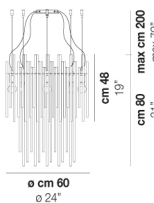

OTHER VERSION AVAILABLE

Click on the version to go to the web version of the product

DIADE SP 60 B