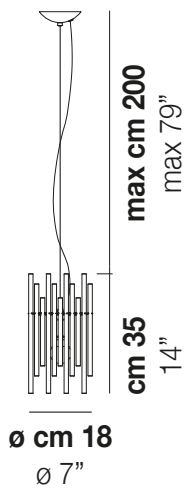

DIADEMA SP A M

TECHNICAL DATA:

CERTIFICATIONS:

LIGHT SOURCES

1x77W 220-240 V 50/60 Hz E27

VOLUME Mc 0,06
GROSS WEIGHT Kg 12
NET WEIGHT Kg 6

download

SHADE FINISHING

CR

FRAME FINISHING

BS

CR

OTHER VERSION AVAILABLE

Click on the version to go to the web version of the product

DIADE SP 60 B

DIADE SP A G

DIADE SP A P

DIADE SP B G

DIADE SP B M

DIADE SP B P

DIADE SP C G

DIADE SP C M

DIADE SP C P

DIADE SP C