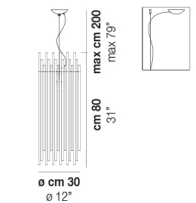

DIADEMA SP A M

TECHNICAL DATA:

CERTIFICATIONS:

LIGHT SOURCES

1x77W 220-240 V 50/60 Hz E27

VOLUME Mc 0,06
GROSS WEIGHT Kg 12
NET WEIGHT Kg 6

download

SHADE FINISHING

DIADE SP A P

DIADE SP B G

DIADE SP B M

DIADE SP B P

DIADE SP C G

DIADE SP C M

DIADE SP C P

DIADE SP C