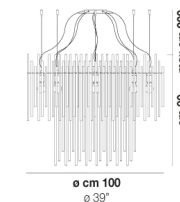

DIADEMA SP A M

TECHNICAL DATA:

CERTIFICATIONS:

LIGHT SOURCES

1x77W 220-240 V 50/60 Hz E27

VOLUME Mc 0,06
GROSS WEIGHT Kg 12
NET WEIGHT Kg 6

download

SHADE FINISHING

DIADE SP A P

DIADE SP B G

DIADE SP B M

DIADE SP B P

DIADE SP C G

DIADE SP C M

DIADE SP C P

DIADE SP C