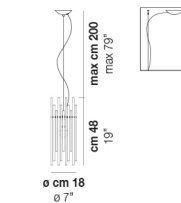

DIADEMA SP A M

TECHNICAL DATA:

CERTIFICATIONS:

LIGHT SOURCES

1x77W 220-240 V 50/60 Hz E27

VOLUME Mc 0,06
GROSS WEIGHT Kg 12
NET WEIGHT Kg 6

download

SHADE FINISHING

CR

FRAME FINISHING

BS

CR

OTHER VERSION AVAILABLE

Click on the version to go to the web version of the product

DIADE SP B M