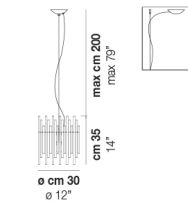

DIADEMA SP A M

TECHNICAL DATA:

CERTIFICATIONS:

LIGHT SOURCES

1x77W 220-240 V 50/60 Hz E27

VOLUME Mc 0,06
GROSS WEIGHT Kg 12
NET WEIGHT Kg 6

download

SHADE FINISHING

CR

FRAME FINISHING

BS

CR

OTHER VERSION AVAILABLE

Click on the version to go to the web version of the product

DIADE SP A G