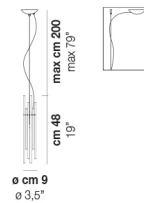

DIADEMA SP A M

TECHNICAL DATA:

CERTIFICATIONS:

LIGHT SOURCES

1x77W 220-240 V 50/60 Hz E27

VOLUME Mc 0,06
GROSS WEIGHT Kg 12
NET WEIGHT Kg 6

download

SHADE FINISHING

CR

FRAME FINISHING

BS

CR

OTHER VERSION AVAILABLE

Click on the version to go to the web version of the product

DIADE SP B P