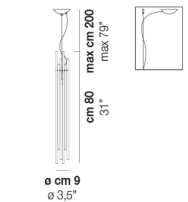

DIADEMA SP A M

TECHNICAL DATA:

CERTIFICATIONS:

LIGHT SOURCES

1x77W 220-240 V 50/60 Hz E27

VOLUME Mc 0,06
GROSS WEIGHT Kg 12
NET WEIGHT Kg 6

download

SHADE FINISHING

DIADE SP A P

DIADE SP B G

DIADE SP B M

DIADE SP B P

DIADE SP C G

DIADE SP C M

DIADE SP C P

DIADE SP C