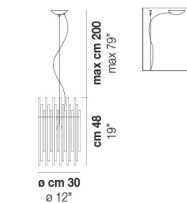

DIADEMA SP A M

TECHNICAL DATA:

CERTIFICATIONS:

LIGHT SOURCES

1x77W 220-240 V 50/60 Hz E27

VOLUME Mc 0,06
GROSS WEIGHT Kg 12
NET WEIGHT Kg 6

download

SHADE FINISHING

CR

FRAME FINISHING

BS

CR

OTHER VERSION AVAILABLE

Click on the version to go to the web version of the product

DIADE SP B G