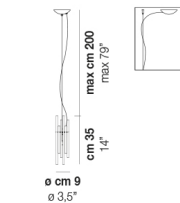

DIADEMA SP A M

TECHNICAL DATA:

CERTIFICATIONS:

LIGHT SOURCES

1x77W 220-240 V 50/60 Hz E27

VOLUME Mc 0,06
GROSS WEIGHT Kg 12
NET WEIGHT Kg 6

download

SHADE FINISHING

CR

FRAME FINISHING

BS

CR

OTHER VERSION AVAILABLE

Click on the version to go to the web version of the product

DIADE SP A P