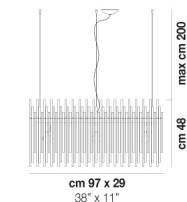

DIADEMA SP A M

TECHNICAL DATA:

CERTIFICATIONS:

LIGHT SOURCES

1x77W 220-240 V 50/60 Hz E27

VOLUME Mc 0,06
GROSS WEIGHT Kg 12
NET WEIGHT Kg 6

download

SHADE FINISHING

DIADE SP A P

DIADE SP B G

DIADE SP B M

DIADE SP B P

DIADE SP C G

DIADE SP C M

DIADE SP C P

DIADE SP C