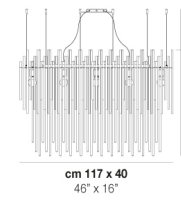

DIADEMA SP A M

TECHNICAL DATA:

CERTIFICATIONS:

LIGHT SOURCES

1x77W 220-240 V 50/60 Hz E27

VOLUME Mc 0,06
GROSS WEIGHT Kg 12
NET WEIGHT Kg 6

download

SHADE FINISHING

CR

FRAME FINISHING

BS

CR

OTHER VERSION AVAILABLE

Click on the version to go to the web version of the product

DIADE SP O2