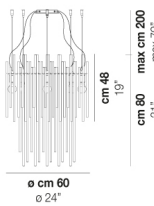

OTHER VERSION AVAILABLE

Click on the version to go to the web version of the product

DIADEMA SP 60 B