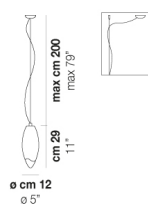

BACO SP 5M1

TECHNICAL DATA:

CERTIFICATIONS:

LIGHT SOURCES

5x70W 220-240 V
50/60 Hz E27

VOLUME Mc 0,18
GROSS WEIGHT Kg 11
NET WEIGHT Kg 7

download

SHADE FINISHING

BCSF

FRAME FINISHING

NI

OTHER VERSION AVAILABLE

Click on the version to go to the web version of the product

BACO SP G

BACO SP P