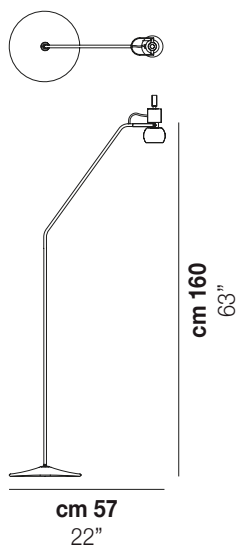

VEGA PT

TECHNICAL DATA:

CERTIFICATIONS:

LIGHT SOURCES

1x60w   220-240 V   HALOGEN
50/60 Hz

VOLUME   Mc 0,18
GROSS WEIGHT   Kg 7,5
NET WEIGHT   Kg 5

[download](#)