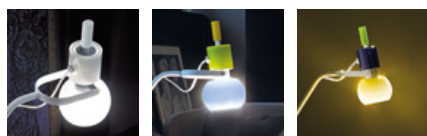

SHADE FINISHING

BC

MC1

MC2

FRAME FINISHING

BC