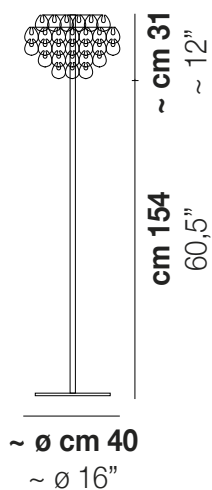

The small size version that helps to expand the range of Giogali to smaller, both standard and custom made.

MINIGIOG PT

TECHNICAL DATA:

CERTIFICATIONS:

LIGHT SOURCES

1x77W 220-240V
50/60 Hz E27

VOLUME Mc 0
GROSS WEIGHT Kg 9
NET WEIGHT Kg 5