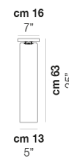

TUBES PL 9

TECHNICAL DATA:

CERTIFICATIONS:

LIGHT SOURCES

9x77W 220-240 V E27
50/60 Hz

VOLUME Mc 0,51
GROSS WEIGHT Kg 40
NET WEIGHT Kg 27

download

SHADE FINISHING

BCLU

FUTR

FRAME FINISHING

NO

OTHER VERSION AVAILABLE

Click on the version to go to the web version of the product

TUBES PL 120

TUBES PL 15

TUBES PL 20

TUBES PL 40

TUBES PL 60

TUBES PL 90