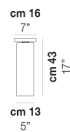

TUBES PL 9

TECHNICAL DATA:

CERTIFICATIONS:

LIGHT SOURCES

9x77W 220-240 V E27
50/60 Hz

VOLUME Mc 0,51
GROSS WEIGHT Kg 40
NET WEIGHT Kg 27

download

SHADE FINISHING

BCLU

FUTR

FRAME FINISHING

NO

OTHER VERSION AVAILABLE

Click on the version to go to the web version of the product

TUBES PL 120

TUBES PL 15

TUBES PL 20

TUBES PL 40

TUBES PL 60

TUBES PL 90