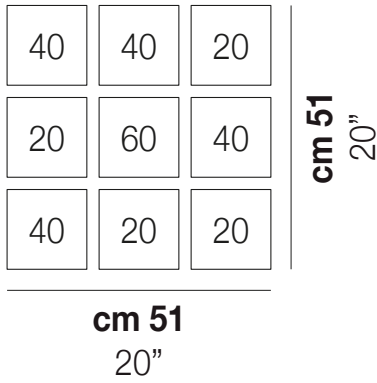

TUBES PL 9

TECHNICAL DATA:

CERTIFICATIONS:

LIGHT SOURCES

9x77W 220-240 V E27
50/60 Hz

VOLUME Mc 0,51
GROSS WEIGHT Kg 40
NET WEIGHT Kg 27

download

SHADE FINISHING

TUBES PL 20

TUBES PL 40

TUBES PL 60

TUBES PL 90