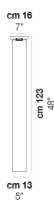

TUBES PL 9

TECHNICAL DATA:

CERTIFICATIONS:

LIGHT SOURCES

9x77W 220-240 V E27
50/60 Hz

VOLUME Mc 0,51
GROSS WEIGHT Kg 40
NET WEIGHT Kg 27

download

SHADE FINISHING

BCLU

FUTR

FRAME FINISHING

NO

OTHER VERSION AVAILABLE

Click on the version to go to the web version of the product

TUBES PL 120

TUBES PL 15

TUBES PL 20

TUBES PL 40

TUBES PL 60

TUBES PL 90