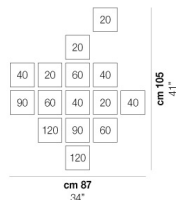

TUBES PL 9

TECHNICAL DATA:

CERTIFICATIONS:

LIGHT SOURCES

9x77W 220-240 V E27
50/60 Hz

VOLUME Mc 0,51
GROSS WEIGHT Kg 40
NET WEIGHT Kg 27

download

SHADE FINISHING

BCLU

FUTR

FRAME FINISHING

NO

OTHER VERSION AVAILABLE

Click on the version to go to the web version of the product

TUBES PL 120

TUBES PL 15