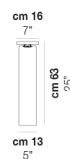

### FRAME FINISHING

NO

### OTHER VERSION AVAILABLE

Click on the version to go to the web version of the product

TUBES PL 120

TUBES PL 15

TUBES PL 20

TUBES PL 40

TUBES PL 60

TUBES PL 9