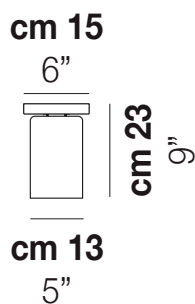

TUBES PL 20

TECHNICAL DATA:

CERTIFICATIONS:

LIGHT SOURCES

1x77W 220-240 V
50/60 Hz E27

VOLUME Mc 0,05
GROSS WEIGHT Kg 5
NET WEIGHT Kg 2,5

download

SHADE FINISHING

TUBES PL 40

TUBES PL 60

TUBES PL 9

TUBES PL 90