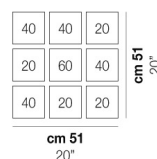

TUBES PL 20

TECHNICAL DATA:

CERTIFICATIONS:

LIGHT SOURCES

1x77W 220-240 V
50/60 Hz E27

VOLUME Mc 0,05
GROSS WEIGHT Kg 5
NET WEIGHT Kg 2,5

download

SHADE FINISHING

BCLU

FUTR

FRAME FINISHING

NO

OTHER VERSION AVAILABLE

Click on the version to go to the web version of the product

TUBES PL 120

TUBES PL 15

TUBES PL 40

TUBES PL 60

TUBES PL 9

TUBES PL 90