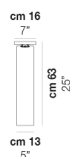

TUBES PL 20

TECHNICAL DATA:

CERTIFICATIONS:

LIGHT SOURCES

1x77W 220-240 V
50/60 Hz E27

VOLUME Mc 0,05
GROSS WEIGHT Kg 5
NET WEIGHT Kg 2,5

download

SHADE FINISHING

BCLU

FUTR

FRAME FINISHING

NO

OTHER VERSION AVAILABLE

Click on the version to go to the web version of the product

TUBES PL 120

TUBES PL 15

TUBES PL 40

TUBES PL 60

TUBES PL 9

TUBES PL 90