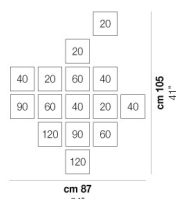

TUBES PL 20

TECHNICAL DATA:

CERTIFICATIONS:

LIGHT SOURCES

1x77W 220-240 V
50/60 Hz E27

VOLUME Mc 0,05
GROSS WEIGHT Kg 5
NET WEIGHT Kg 2,5

download

SHADE FINISHING

BCLU

FUTR

FRAME FINISHING

NO

OTHER VERSION AVAILABLE

Click on the version to go to the web version of the product

TUBES PL 120

TUBES PL 15