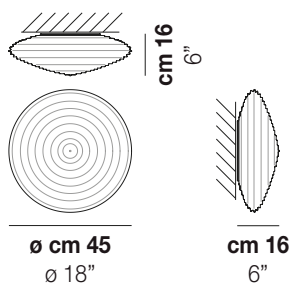

SPIRIT PL 45

TECHNICAL DATA:

CERTIFICATIONS:

LIGHT SOURCES

2x77W 220-240 V
50/60 Hz E27

VOLUME Mc 0,07
GROSS WEIGHT Kg 8
NET WEIGHT Kg 5

[download](#)

SHADE FINISHING

BCLU

FRAME FINISHING

BC

OTHER VERSION AVAILABLE

Click on the version to go to the web version of the product

SPIRI PL 37