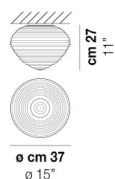

OTHER VERSION AVAILABLE

Click on the version to go to the web version of the product