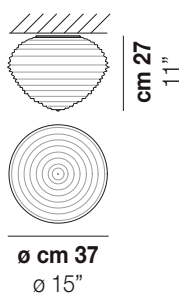

SPIRIT

Design Marco Acerbis

SPIRIT PL 37

Spirit has the shape of a diamond blown into glass. Its folds are the result of a long process of development that creates a unique light reflection, while keeping the source of light hidden even in the transparent crystal version.

SPIRIT PL 37

TECHNICAL DATA:

CERTIFICATIONS:

LIGHT SOURCES

1x77W 220-240 V
50/60 Hz E27

VOLUME Mc 0,16
 GROSS WEIGHT Kg 8
 NET WEIGHT Kg 5

download

SHADE FINISHING