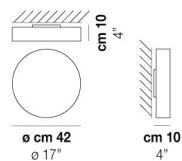

OTHER VERSION AVAILABLE

Click on the version to go to the web version of the product