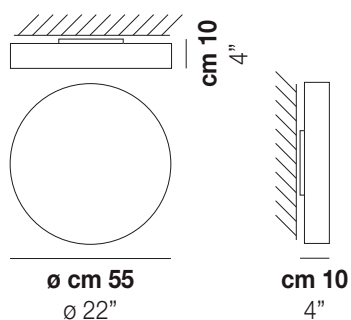

SOGNO PL 55

TECHNICAL DATA:

CERTIFICATIONS:

LIGHT SOURCES

2x77W 220-240 V
50/60 Hz E27

LED 3000K DIM2 1x19 W 39 V

Led 3000 K 19 W 39 V 2850 lm DIM2 Phase Cut

LED 3000K DIM3 1x19 W 39 V

Led 3000 K 19 W 39 V 2850 lm DIM3 0-10V, Push

VOLUME Mc 0,23

GROSS WEIGHT Kg 10

NET WEIGHT Kg 7

download

SHADE FINISHING

BCST

FRAME FINISHING