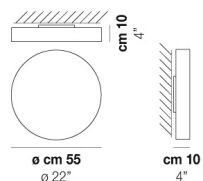

OTHER VERSION AVAILABLE

Click on the version to go to the web version of the product