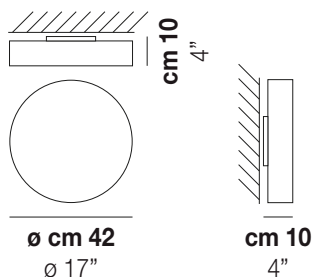

SOGNO PL 42

TECHNICAL DATA:

CERTIFICATIONS:

LIGHT SOURCES

2x77W 220-240 V
50/60 Hz E27

LED 3000K DIM2 1x19 W 39 V

Led 3000 K 19 W 39 V 2850 lm DIM2 Phase Cut

LED 3000K DIM3 1x19 W 39 V

Led 3000 K 19 W 39 V 2850 lm DIM3 0-10V, Push

VOLUME Mc 0,07

GROSS WEIGHT Kg 6

NET WEIGHT Kg 4,5

download

SHADE FINISHING

BCST

FRAME FINISHING