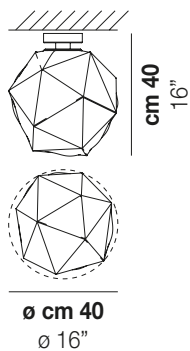

SEMAI PL M

TECHNICAL DATA:

CERTIFICATIONS:

LIGHT SOURCES

1x77W 220-240 V E27
50/60 Hz

VOLUME Mc 0,16
 GROSS WEIGHT Kg 8,5
 NET WEIGHT Kg 6

download

SHADE FINISHING