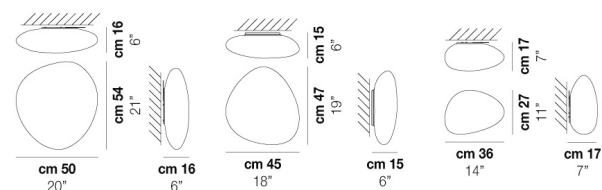

NEOCHIC PL R

TECHNICAL DATA:

CERTIFICATIONS:

LIGHT SOURCES

LED	Power	Voltage	Frequency	Beam Angle	Light Output
LED 2700K DIM2	2x77W	220-240 V	50/60 Hz	E27	Led 2700 K 19 W 39 V 2850 lm DIM2 Phase Cut
LED 3000K DIM2	1x19 W	39 V			Led 3000 K 19 W 39 V 2850 lm DIM2 Phase Cut
LED 3000K DIM3	1x19 W	39 V			Led 3000 K 19 W 39 V 2850 lm DIM3 0-10V, Push

VOLUME	Mc 0,1
GROSS WEIGHT	Kg 7,5
NET WEIGHT	Kg 4,5

download

SHADE FINISHING

BCST

FRAME FINISHING

BC

OTHER VERSION AVAILABLE

Click on the version to go to the web version of the product