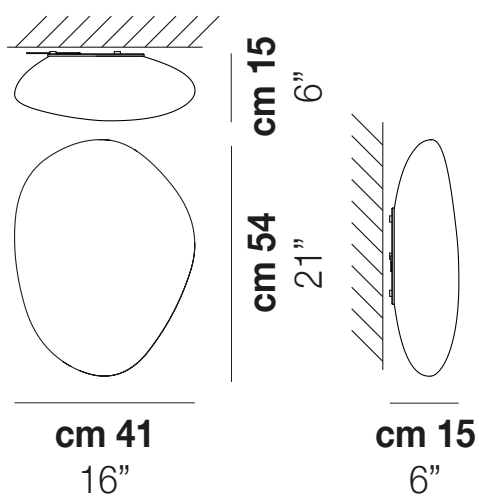

NEOCHIC

Design Chiaramonte & Marin

NEOCHIC PL R

Inspired by a river stone that has been shaped by natural processes that our glass masters try to imitate. The versatility of this lamp, ideal for any kind of decoration, comes from a recognizable and simple form. Four shapes available in suspension, ceiling and wall types.

NEOCHIC PL R

TECHNICAL DATA:

CERTIFICATIONS:

LIGHT SOURCES

LED	Power	Voltage	Frequency	Beam Angle	Light Output
LED 2700K DIM2	2x77W	220-240 V	50/60 Hz	E27	Led 2700 K 19 W 39 V 2850 lm DIM2 Phase Cut
LED 3000K DIM2	1x19 W	39 V			Led 3000 K 19 W 39 V 2850 lm DIM2 Phase Cut
LED 3000K DIM3	1x19 W	39 V			Led 3000 K 19 W 39 V 2850 lm DIM3 0-10V, Push