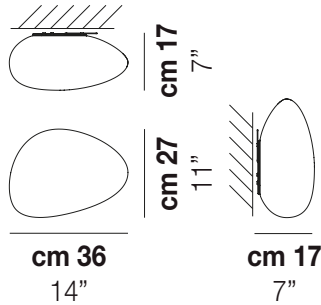

NEOCHIC PL P

TECHNICAL DATA:

CERTIFICATIONS:

LIGHT SOURCES

	1x77W	220-240 V 50/60 Hz	E27
	1x12 W	24 V	Led 2700 K 12 W 24 V 1700 lm DIM2 Phase Cut
	1x12 W	24 V	Led 2700 K 12 W 24 V 1700 lm DIM3 0-10V, Push
	1x12 W	24 V	Led 3000 K 12W 24 V 1700 lm DIM2 Phase Cut
	1x12 W	24 V	Led 3000 K 12 W 24 V 1700 lm DIM3 0-10V, Push

VOLUME	Mc 0,07
GROSS WEIGHT	Kg 6
NET WEIGHT	Kg 3

[download](#)

SHADE FINISHING

BCST

FRAME FINISHING

BC

OTHER VERSION AVAILABLE

Click on the version to go to the web version of the product