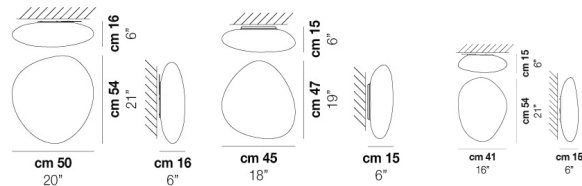

NEOCHIC PL P

TECHNICAL DATA:

CERTIFICATIONS:

LIGHT SOURCES

	1x77W	220-240 V 50/60 Hz	E27
	1x12 W	24 V	Led 2700 K 12 W 24 V 1700 lm DIM2 Phase Cut
	1x12 W	24 V	Led 2700 K 12 W 24 V 1700 lm DIM3 0-10V, Push
	1x12 W	24 V	Led 3000 K 12W 24 V 1700 lm DIM2 Phase Cut
	1x12 W	24 V	Led 3000 K 12 W 24 V 1700 lm DIM3 0-10V, Push

VOLUME	Mc 0,07
GROSS WEIGHT	Kg 6
NET WEIGHT	Kg 3

[download](#)

SHADE FINISHING

BCST

FRAME FINISHING

BC

OTHER VERSION AVAILABLE

Click on the version to go to the web version of the product