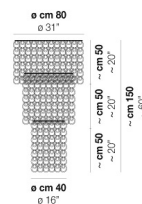

MGIQG PL CA3