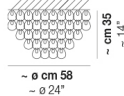

MINIGIOG PL 80

TECHNICAL DATA:

CERTIFICATIONS:

LIGHT SOURCES

5x77W 220-240V
50/60 Hz E27

VOLUME Mc 0
GROSS WEIGHT Kg 9
NET WEIGHT Kg 5

[download](#)

SHADE FINISHING

BC

CRAM

CRAG

CRBR

CRFU

CRNN

CROR

CRRR

CRTR

NE

FRAME FINISHING

BR

CR

OTHER VERSION AVAILABLE

Click on the version to go to the web version of the product

MGIQG PL 40

MGIQG PL 50

MGIQG PL 60

MGIQG PL 65Q

MGIQG PL CA3