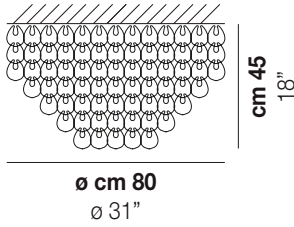

MINIGIOG PL 80

TECHNICAL DATA:

CERTIFICATIONS:

LIGHT SOURCES

5x77W 220-240V
50/60 Hz E27

VOLUME Mc 0
GROSS WEIGHT Kg 9
NET WEIGHT Kg 5

[download](#)

SHADE FINISHING