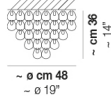

MINIGIOG PL 80

TECHNICAL DATA:

CERTIFICATIONS:

LIGHT SOURCES

5x77W 220-240V
50/60 Hz E27

VOLUME Mc 0
GROSS WEIGHT Kg 9
NET WEIGHT Kg 5

[download](#)

SHADE FINISHING

BC

CRAM

CRAG

CRBR

CRFU

CRNN

CROR

CRRR

CRTR

NE

FRAME FINISHING

BR

CR

OTHER VERSION AVAILABLE

Click on the version to go to the web version of the product

MGIQG PL 40

MGIQG PL 50

MGIQG PL 60

MGIQG PL 65Q

MGIQG PL CA3