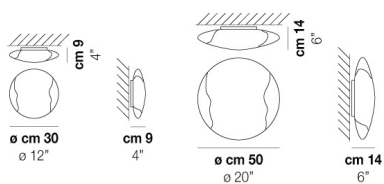

LIO PL 40

TECHNICAL DATA:

CERTIFICATIONS:

LIGHT SOURCES

1x77W 220-240 V 50/60 Hz E27

VOLUME Mc 0,07
 GROSS WEIGHT Kg 4
 NET WEIGHT Kg 2,5

[download](#)

SHADE FINISHING

CRBC

FRAME FINISHING

BC

OTHER VERSION AVAILABLE

Click on the version to go to the web version of the product

[LIO PP 30](#)

[LIO PP 50](#)