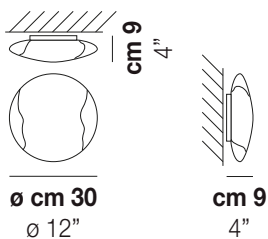

LIO PL 30

TECHNICAL DATA:

CERTIFICATIONS:

LIGHT SOURCES

	1x77W	220-240 V 50/60 Hz	E27
	1x12 W	24 V	Led 2700 K 12 W 24 V 1700 lm DIM2 Phase Cut
	1x12 W	24 V	Led 3000 K 12W 24 V 1700 lm DIM2 Phase Cut

VOLUME	Mc 0,05
GROSS WEIGHT	Kg 3,5
NET WEIGHT	Kg 2