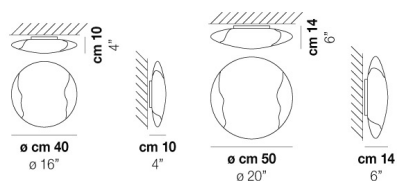

OTHER VERSION AVAILABLE

Click on the version to go to the web version of the product