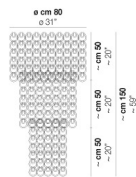

GIOGA PL CA3