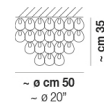

GIOGALI PL CA2

TECHNICAL DATA:

CERTIFICATIONS:

LIGHT SOURCES

10x77W 220-240 V E27
50/60 Hz

VOLUME Mc 1,34
GROSS WEIGHT Kg 125
NET WEIGHT Kg 75

[download](#)

SHADE FINISHING

BC CRAM CRAG CRBR CRFU CRNN CROR CRRR CRTR NE

FRAME FINISHING

BR CR

OTHER VERSION AVAILABLE

Click on the version to go to the web version of the product

GIOGA PL 40

GIOGA PL 50

GIOGA PL 60