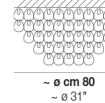

GIOGALI PL CA2

TECHNICAL DATA:

CERTIFICATIONS:

LIGHT SOURCES

10x77W 220-240 V E27
50/60 Hz

VOLUME Mc 1,34
GROSS WEIGHT Kg 125
NET WEIGHT Kg 75

[download](#)

SHADE FINISHING

BC CRAM CRAG CRBR CRFU CRNN CROR CRRR CRTR NE

FRAME FINISHING

BR CR

OTHER VERSION AVAILABLE

Click on the version to go to the web version of the product

GIOGA PL 80