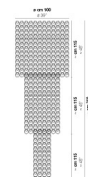

GIOGALI PL CA2

TECHNICAL DATA:

CERTIFICATIONS:

LIGHT SOURCES

10x77W 220-240 V E27
50/60 Hz

VOLUME Mc 1,34
GROSS WEIGHT Kg 125
NET WEIGHT Kg 75

[download](#)

SHADE FINISHING

BC CRAM CRAG CRBR CRFU CRNN CROR CRRR CRTR NE

FRAME FINISHING

BR CR

OTHER VERSION AVAILABLE

Click on the version to go to the web version of the product

GIOGA PL 40

GIOGA PL 50

GIOGA PL 60

GIOGA PL 65Q

GIOGA PL 80

GIOGA PL CA1

GIOGA PL CA3