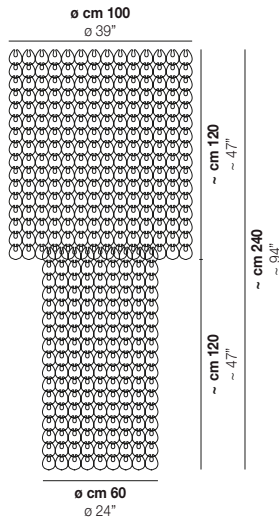

GIOGALI PL CA2

TECHNICAL DATA:

CERTIFICATIONS:

LIGHT SOURCES

10x77W 220-240 V E27
50/60 Hz

VOLUME Mc 1,34
GROSS WEIGHT Kg 125
NET WEIGHT Kg 75

[download](#)

SHADE FINISHING