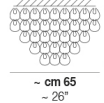

GIOGALI PL CA2

TECHNICAL DATA:

CERTIFICATIONS:

LIGHT SOURCES

10x77W 220-240 V E27
50/60 Hz

VOLUME Mc 1,34
GROSS WEIGHT Kg 125
NET WEIGHT Kg 75

[download](#)

SHADE FINISHING

BC CRAM CRAG CRBR CRFU CRNN CROR CRRR CRTR NE

FRAME FINISHING

BR CR

OTHER VERSION AVAILABLE

Click on the version to go to the web version of the product

GIOGA PL 40

GIOGA PL 50

GIOGA PL 60