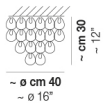

GIOGALI PL CA2

TECHNICAL DATA:

CERTIFICATIONS:

LIGHT SOURCES

10x77W 220-240 V E27
50/60 Hz

VOLUME Mc 1,34
GROSS WEIGHT Kg 125
NET WEIGHT Kg 75

[download](#)

SHADE FINISHING

BC CRAM CRAG CRBR CRFU CRNN CROR CRRR CRTR NE

FRAME FINISHING

BR CR

OTHER VERSION AVAILABLE

Click on the version to go to the web version of the product

GIOGA PL 40

GIOGA PL 50

GIOGA PL 60