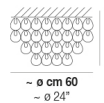

GIOGALI PL CA2

TECHNICAL DATA:

CERTIFICATIONS:

LIGHT SOURCES

10x77W 220-240 V E27
50/60 Hz

VOLUME Mc 1,34
GROSS WEIGHT Kg 125
NET WEIGHT Kg 75

[download](#)

SHADE FINISHING

BC CRAM CRAG CRBR CRFU CRNN CROR CRRR CRTR NE

FRAME FINISHING

BR CR

OTHER VERSION AVAILABLE

Click on the version to go to the web version of the product

GIOGA PL 40

GIOGA PL 50

GIOGA PL 60