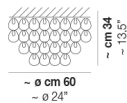

GIOGALI PL 65Q

TECHNICAL DATA:

CERTIFICATIONS:

LIGHT SOURCES

4x77W 220-240 V
50/60 Hz E27

VOLUME Mc 0,43
GROSS WEIGHT Kg 30
NET WEIGHT Kg 18

[download](#)

SHADE FINISHING

BC CRAM CRAG CRBR CRFU CRNN CROR CRRR CRTR NE

FRAME FINISHING

BR CR

OTHER VERSION AVAILABLE

Click on the version to go to the web version of the product

GIOGA PL 40

GIOGA PL 50

GIOGA PL 60