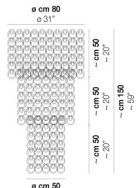

GIOGA PL CA3