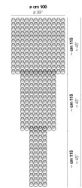

GIOGALI PL 65Q

TECHNICAL DATA:

CERTIFICATIONS:

LIGHT SOURCES

4x77W 220-240 V
50/60 Hz E27

VOLUME Mc 0,43
GROSS WEIGHT Kg 30
NET WEIGHT Kg 18

[download](#)

SHADE FINISHING

BC CRAM CRAG CRBR CRFU CRNN CROR CRRR CRTR NE

FRAME FINISHING

BR CR

OTHER VERSION AVAILABLE

Click on the version to go to the web version of the product

GIOGA PL 40

GIOGA PL 50

GIOGA PL 60

GIOGA PL 80

GIOGA PL CA1

GIOGA PL CA2

GIOGA PL CA3