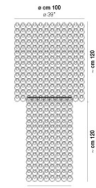

GIOGALI PL 65Q

TECHNICAL DATA:

CERTIFICATIONS:

LIGHT SOURCES

4x77W 220-240 V
50/60 Hz E27

VOLUME Mc 0,43
GROSS WEIGHT Kg 30
NET WEIGHT Kg 18

[download](#)

SHADE FINISHING

BC CRAM CRAG CRBR CRFU CRNN CROR CRRR CRTR NE

FRAME FINISHING

BR CR

OTHER VERSION AVAILABLE

Click on the version to go to the web version of the product

GIOGA PL 40

GIOGA PL 50

GIOGA PL 60

GIOGA PL 80

GIOGA PL CA1

GIOGA PL CA2

GIOGA PL CA3