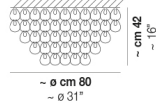

GIOGALI PL 65Q

TECHNICAL DATA:

CERTIFICATIONS:

LIGHT SOURCES

4x77W 220-240 V
50/60 Hz E27

VOLUME Mc 0,43
GROSS WEIGHT Kg 30
NET WEIGHT Kg 18

[download](#)

SHADE FINISHING

BC CRAM CRAG CRBR CRFU CRNN CROR CRRR CRTR NE

FRAME FINISHING

BR CR

OTHER VERSION AVAILABLE

Click on the version to go to the web version of the product

GIOGA PL 40

GIOGA PL 50

GIOGA PL 60