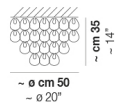

GIOGALI PL 65Q

TECHNICAL DATA:

CERTIFICATIONS:

LIGHT SOURCES

4x77W 220-240 V
50/60 Hz E27

VOLUME Mc 0,43
GROSS WEIGHT Kg 30
NET WEIGHT Kg 18

[download](#)

SHADE FINISHING

BC CRAM CRAG CRBR CRFU CRNN CROR CRRR CRTR NE

FRAME FINISHING

BR CR

OTHER VERSION AVAILABLE

Click on the version to go to the web version of the product

GIOGA PL 40

GIOGA PL 50

GIOGA PL 60