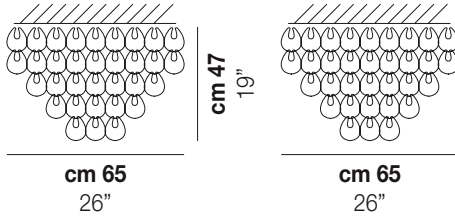

GIOGALI PL 65Q

TECHNICAL DATA:

CERTIFICATIONS:

LIGHT SOURCES

4x77W 220-240 V
50/60 Hz E27

VOLUME Mc 0,43
GROSS WEIGHT Kg 30
NET WEIGHT Kg 18

[download](#)

SHADE FINISHING