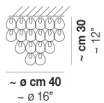

GIOGALI PL 65Q

TECHNICAL DATA:

CERTIFICATIONS:

LIGHT SOURCES

4x77W 220-240 V
50/60 Hz E27

VOLUME Mc 0,43
GROSS WEIGHT Kg 30
NET WEIGHT Kg 18

[download](#)

SHADE FINISHING

BC CRAM CRAG CRBR CRFU CRNN CROR CRRR CRTR NE

FRAME FINISHING

BR CR

OTHER VERSION AVAILABLE

Click on the version to go to the web version of the product

GIOGA PL 40

GIOGA PL 50

GIOGA PL 60