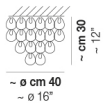

GIOGALI PL 50

TECHNICAL DATA:

CERTIFICATIONS:

LIGHT SOURCES

4x77W 220-240 V
50/60 Hz E27

VOLUME Mc 0,2
GROSS WEIGHT Kg 15
NET WEIGHT Kg 9

[download](#)

SHADE FINISHING

BC

CRAM

CRAG

CRBR

CRFU

CRNN

CROR

CRRA

CRTR

NE

FRAME FINISHING

BR

CR

OTHER VERSION AVAILABLE

Click on the version to go to the web version of the product

GIOGA PL 40

GIOGA PL 60

GIOGA PL 65Q

GIOGA PL 80

GIOGA PL CA1

GIOGA PL CA2

GIOGA PL CA3