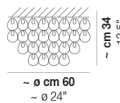

GIOGALI PL 50

TECHNICAL DATA:

CERTIFICATIONS:

LIGHT SOURCES

4x77W 220-240 V
50/60 Hz E27

VOLUME Mc 0,2
GROSS WEIGHT Kg 15
NET WEIGHT Kg 9

[download](#)

SHADE FINISHING

BC

CRAM

CRAG

CRBR

CRFU

CRNN

CROR

CRRA

CRTR

NE

FRAME FINISHING

BR

CR

OTHER VERSION AVAILABLE

Click on the version to go to the web version of the product

GIOGA PL 40

GIOGA PL 60

GIOGA PL 65Q

GIOGA PL 80

GIOGA PL CA1

GIOGA PL CA2

GIOGA PL CA3