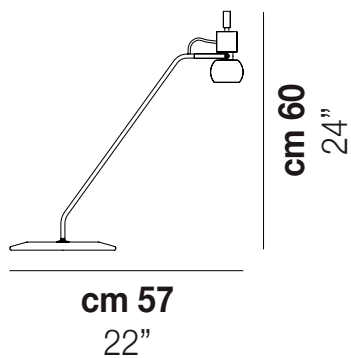

VEGA LT

TECHNICAL DATA:

CERTIFICATIONS:

LIGHT SOURCES

1x60w 220-240 V
50/60 Hz HALOGEN

VOLUME Mc 0,07
GROSS WEIGHT Kg 7
NET WEIGHT Kg 4,5

[download](#)