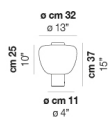

RIFLESSO LT 2

TECHNICAL DATA:

LED 2700K DIM4 1x10,5 35 V

LED 3000K DIM4 1x10,5 35 V

CERTIFICATIONS:

Led 2700 K 10,5 W 35 V 1400 lm DIM4 Push

Led 3000 K 10,5 W 35 V 1400 lm DIM4 Push

VOLUME Mc 0,13

GROSS WEIGHT Kg 0

NET WEIGHT Kg 5

download

SHADE FINISHING

CRTR

FUTR

FRAME FINISHING

BKS

RAV

OTHER VERSION AVAILABLE

Click on the version to go to the web version of the product

RIFLE LT 1

RIFLE LT 3