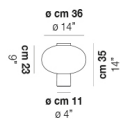

RIFLESSO LT 2

TECHNICAL DATA:

LED 2700K DIM4 1x10,5 35 V

LED 3000K DIM4 1x10,5 35 V

CERTIFICATIONS:

Led 2700 K 10,5 W 35 V 1400 lm DIM4 Push

Led 3000 K 10,5 W 35 V 1400 lm DIM4 Push

VOLUME Mc 0,13

GROSS WEIGHT Kg 0

NET WEIGHT Kg 5

download

SHADE FINISHING

CRTR

FUTR

FRAME FINISHING

BKS

RAV

OTHER VERSION AVAILABLE

Click on the version to go to the web version of the product

RIFLE LT 1

RIFLE LT 3