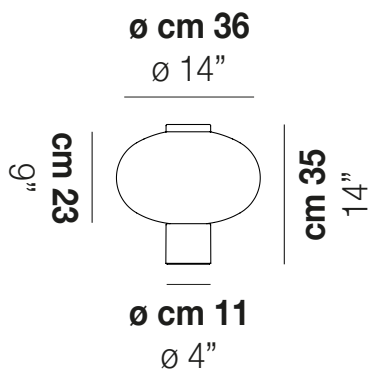

RIFLESSO LT 1

TECHNICAL DATA:

LED 2700K DIM4 1x10,5 35 V

LED 3000K DIM4 1x10,5 35 V

CERTIFICATIONS:

Led 2700 K 10,5 W 35 V 1400 lm DIM4 Push

Led 3000 K 10,5 W 35 V 1400 lm DIM4 Push

VOLUME Mc 0,13

GROSS WEIGHT Kg 0

NET WEIGHT Kg 5

download

SHADE FINISHING

AMTR

CRTR

FRAME FINISHING

BKS