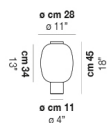

RIFLESSO LT 1

TECHNICAL DATA:

LED 2700K DIM4 1x10,5 35 V

LED 3000K DIM4 1x10,5 35 V

CERTIFICATIONS:

Led 2700 K 10,5 W 35 V 1400 lm DIM4 Push

Led 3000 K 10,5 W 35 V 1400 lm DIM4 Push

VOLUME Mc 0,13

GROSS WEIGHT Kg 0

NET WEIGHT Kg 5

download

SHADE FINISHING

AMTR

CRTR

FRAME FINISHING

BKS

RAV

OTHER VERSION AVAILABLE

Click on the version to go to the web version of the product

RIFLE LT 2

RIFLE LT 3