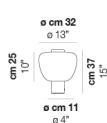

RIFLESSO LT 1

TECHNICAL DATA:

LED 2700K DIM4 1x10,5 35 V

LED 3000K DIM4 1x10,5 35 V

CERTIFICATIONS:

Led 2700 K 10,5 W 35 V 1400 lm DIM4 Push

Led 3000 K 10,5 W 35 V 1400 lm DIM4 Push

VOLUME Mc 0,13

GROSS WEIGHT Kg 0

NET WEIGHT Kg 5

download

SHADE FINISHING

AMTR

CRTR

FRAME FINISHING

BKS

RAV

OTHER VERSION AVAILABLE

Click on the version to go to the web version of the product

RIFLE LT 2

RIFLE LT 3