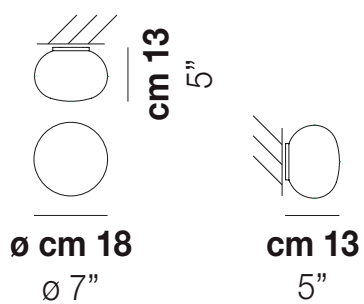

LUCCIOLA FA 18

TECHNICAL DATA:

CERTIFICATIONS:

LIGHT SOURCES

1x48W 220-240 V
50/60 Hz E14

VOLUME Mc 0,02
GROSS WEIGHT Kg 1
NET WEIGHT Kg 0,5

download

SHADE FINISHING

BCST

FRAME FINISHING

BC