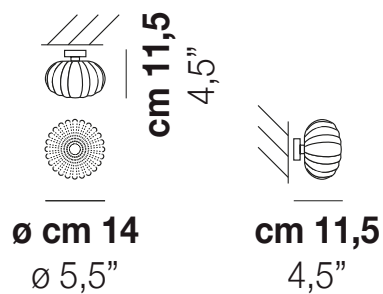

DIAMANTE FA

TECHNICAL DATA:

CERTIFICATIONS:

LIGHT SOURCES

LED	Power	Voltage	Beam Angle	Notes
LED 2700K DIM2	1x60W	220-240 V	50/60 Hz	G9
LED 2700K DIM2	1x9W	34 V		Led 2700 K 9 W 34 V 1100 lm DIM2 Phase Cut
LED 2700K DIM3	1x9W	34 V		Led 2700 K 9 W 34 V 1100 lm DIM3 0-10V, Push
LED 3000K DIM2	1x9W	34 V		Led 3000 K 9 W 34 V 1200 lm DIM2 Phase Cut

VOLUME	Mc 0,01
GROSS WEIGHT	Kg 1,4
NET WEIGHT	Kg 1

download

SHADE FINISHING

AM

CR

FRAME FINISHING

NI