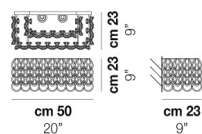

CRTR

NE

FRAME FINISHING

BR

CR

OTHER VERSION AVAILABLE

Click on the version to go to the web version of the product

MGIOG AP 2