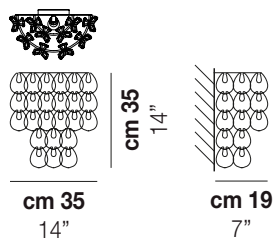

MINIGIOG AP

TECHNICAL DATA:

CERTIFICATIONS:

LIGHT SOURCES

1x60W 220-240 V
50/60 Hz E14

VOLUME Mc 0,11
GROSS WEIGHT Kg 6
NET WEIGHT Kg 4

[download](#)

SHADE FINISHING