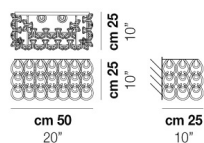

OTHER VERSION AVAILABLE

Click on the version to go to the web version of the product