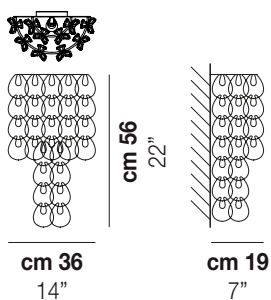

GIOGALI AP

TECHNICAL DATA:

CERTIFICATIONS:

LIGHT SOURCES

1x60W 220-240 V
50/60 Hz E14

VOLUME Mc 0,11
GROSS WEIGHT Kg 8
NET WEIGHT Kg 4

[download](#)

SHADE FINISHING