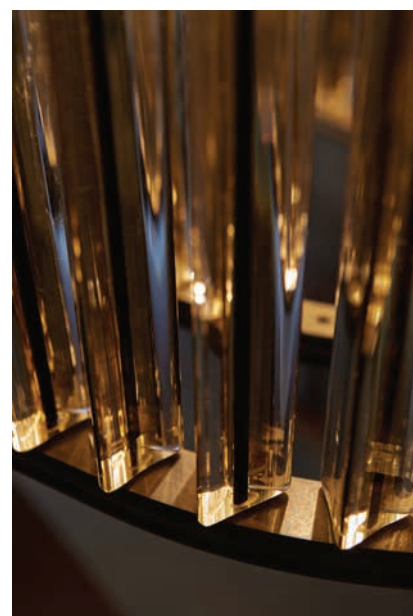

VENICEM

italy

CROWN ELLIPTICAL design Massimo Tonetto

Suspended lamp with diffused light. Matte black nickel or light burnished brass structure and crystal, amber or smoke grey Murano blown glass trihedrons.

VENICEM

italy

CROWN ELLIPTICAL

Function	Suspension
Location	Interior
Light Emission	Diffused light
Light Source	5x8,5W E27 LED 600lm 2800°K Dimmable (bulbs excluded)
Rated Voltage	110 - 120 V / 220 - 240 V
Frequency	50 - 60 Hz
Supply	Terminal block
Wiring cable lenght	250cm-98"4
Steel cable lenght	250cm-98"4

Dimensions