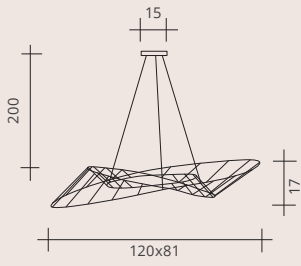

LED 40W - 24V
2700°K / 3000 lumen
3000°K / 3200 lumen

TESA

Suspension

Lampada a sospensione

Pendelleuchte

Lámpara colgante

Подвесная лампа

FINISHES / FINITURE / FARBE / ACABADOS / ОТДЕЛКИ

- Chrome / Cromo / Chrom / Cromo / Хром
- Black / Nero / Schwarz / Negro / Чёрный цвет
- Copper / Rame / Kupfe / Cobre / Медь