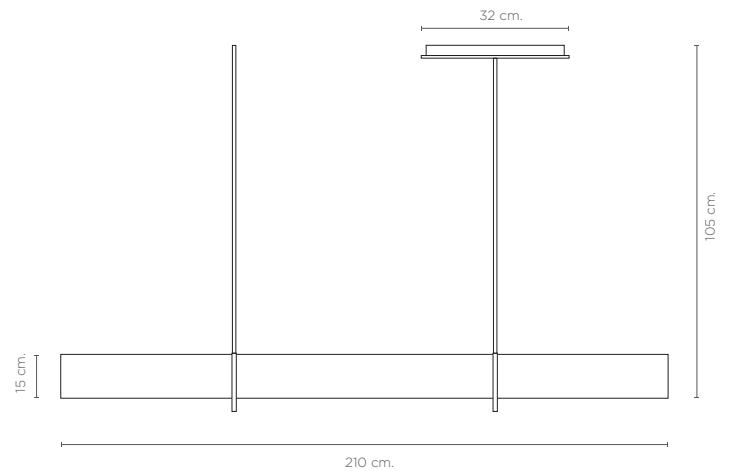

SUPERLOFT

Technical Specs

Lineal LED 45w
optional temperature color
2700/3000k 24v
Dimmable driver 1-10
Lumens 4500
CRI 90

Ceiling base

-  Satin Gold
-  Matt Black
-  Dark Brass
-  Nickel
-  Matt White

Structure