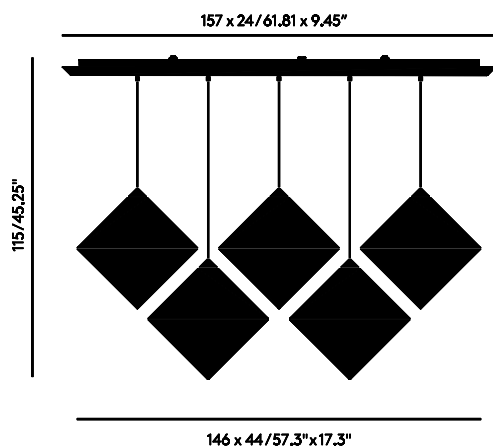

TOP LINEAR

Delicate and elegant, the severe geometry of the acid-etched conical form of Top is reduced but instantly recognisable. A super fine filter of warm light emanates from its micro pierced exterior. When switched off it appears as solid stainless steel, when switched on it appears light, semi-transparent and ethereal.

TOP LINEAR

Code

Silver TOPS01-PEUM1

Year of Design	2016
Material	Stainless Steel Ceiling Canopy: Plastic and Steel
Bulb Spec	Incorporated LED.
Cable Spec	250cm/78.7in 2 core steel braid cable.

Process

A polished steel sheet which has been acid etched then folded into shape and welded.

China

Packaging

TOP PENDANT × 5

Height	0.53 m
Width	0.5 m
Length	0.5 m
Weight	3.5 kg

LINEAR PENDANT SYSTEM × 1

Height	0.11 m
Width	0.29 m
Length	1.62 m
Weight	7.75 kg

Number of Boxes

6

Product weight (Inc Canopy)

12.5 kg

Recommended LED bulb

Incorporated LED