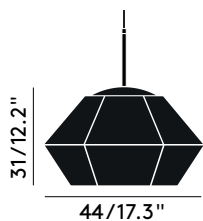

CUT SHORT

NEW

OFF

ON

OFF

ON

Futuristic and faceted, Cut is an exercise in optics. Its space-age mirror finish when off transforms into a translucent kaleidoscopic gem when on. Hypnotising reflections repeat infinitely within the diamond cut, vacuum metallised interior. Produced in multiple finishes, short and tall, pendant and surface – these are the latest adventures in our fascination with reflectivity, luminosity and transparency. Cluster for maximum effect. Available as Pendant and Surface Light.

CUT SHORT PENDANT EU

Code

Chrome CUSP01CHEU

Gold CUSP01GOEU

Year of Design 2016

Material Polycarbonate

Bulb Spec E27 GLS 28W (max). Bulb not included.

Cable Spec 250cm/98.4in clear cable.

Dimmability Mains dimmable (depending on lamp application).