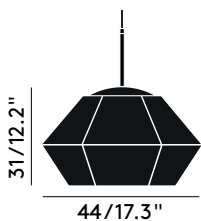

CUT SHORT PENDANT EU

Code

Chrome CUSP01CHEU

Gold CUSP01GOEU

Year of Design 2016

Material Polycarbonate

Bulb Spec E27 GLS 28W (max). Bulb not included.

Cable Spec 250cm/98.4in clear cable.

CUT SHORT PENDANT EU

Code	
Smoke	CUSP01SMEU
Blue	CUSP01SMEU

Year of Design	2016
Material	Polycarbonate
Bulb Spec	E27 GLS 28W (max). Bulb not included.
Cable Spec	250cm/98.4in clear cable.
Dimmability	Mains dimmable (depending on lamp application).
Made To Order	MOQ 50 units, lead time 3 months

Country of origin

Germany

Packaging

Height	0.4 m
Width	0.45 m
Length	0.45 m
Weight	2.8 kg

Product weight

1.5 kg

Ceiling Rose Included

Chrome - Chrome Plated Metal
Gold - Polished Brass Steel
Smoke - Polished Chrome Steel
Blue - Gloss Blue Steel
11.5 cm

Country of origin

Germany

Packaging

Height	0.58 m
Width	0.55 m
Length	0.55 m
Weight	4.7 kg

Product weight

2 kg

Ceiling Rose Included

Chrome - Chrome Plated Metal
Gold - Polished Brass Steel
Smoke - Polished Chrome Steel
Blue - Gloss Blue Steel
11.5 cm