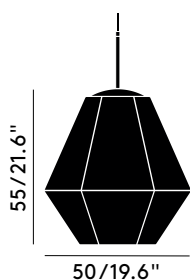

Country of origin

Germany

Packaging

Height	0.4 m
Width	0.45 m
Length	0.45 m
Weight	2.8 kg

Product weight

1.5 kg

Ceiling Rose Included

Chrome - Chrome Plated Metal
Gold - Polished Brass Steel
Smoke - Polished Chrome Steel
Blue - Gloss Blue Steel
11.5 cm

CUT TALL PENDANT EU

Code

Chrome CUSP02CHEU

Gold CUSP02GOEU

Year of Design	2016
Material	Polycarbonate
Bulb Spec	E27 GLS 28W (max). Bulb not included.
Cable Spec	250cm/98.4in clear cable.
Dimmability	Mains dimmable (depending on lamp application).

Country of origin

Germany

Packaging

Height	0.58 m
Width	0.55 m
Length	0.55 m
Weight	4.7 kg

Product weight

2 kg

Ceiling Rose Included

Chrome - Chrome Plated Metal
Gold - Polished Brass Steel
Smoke - Polished Chrome Steel
Blue - Gloss Blue Steel
11.5 cm