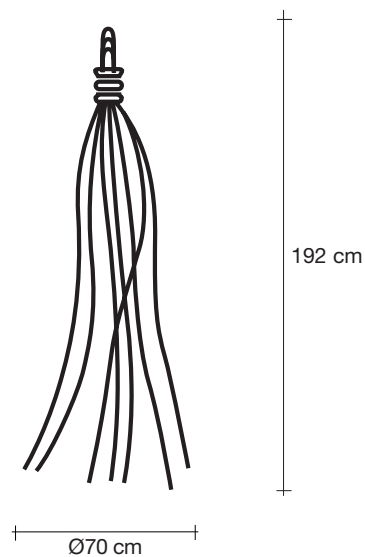

# Hugo, a Welcome Guest.

design Jean François Crochet.  
terzani.com

**TERZANI**  
LA LUCE PENSATA

**Type |**  
Floor lamp

**Materials |**  
Metal

**Finishes | Code**

Satin Nickel  
OD20P F3 A1

Body |

**Recommended Light |**

220-240V ~ 50/60Hz

LED  
15W E27 dimmable

Integrated dimmer

Some designs are strong enough to stand alone. These are the pieces that transform spaces and inspire viewers. Hugo, a unique sculpture created by Terzani's master craftsmen, is composed of hand-forged metal stems, encasing a single light. With a graceful, delicate form, Hugo is a welcome guest in any space, intriguing and powerful. Design Jean François Crochet.

22

18

205cm x 40cm x 40cm