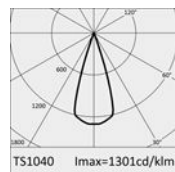

SOURCE

High Efficiency LED Emitter Ra84.

OPTIC

Optical beam adjustment system from 14° to 34° composed of a plano-convex lens and an adjustable front ring.

INSTALLATION

Screw tightening mounting system with a metal base.

POWER SUPPLY

To be completed with electronic driver. Pre-wired with 300mm of wire. 1050mA

All the measures are expressed in mm

Photometries

| 4000K Ra84 | H(m) | D(m) | Emax(lx) |
|--------------------|------|------|----------|
| | | | |
| Fixture Power 5W | 1 | 0.24 | 2220 |
| Source Flux 397lm | 2 | 0.49 | 555 |
| Fixture Flux 126lm | 3 | 0.73 | 247 |
| Efficacy 25lm/W | 4 | 0.98 | 139 |
| Imax 2220cd | 5 | 1.22 | 89 |

| 4000K Ra84 | H(m) | D(m) | Emax(lx) |
|--------------------|------|------|----------|
| | | | |
| Fixture Power 5W | 1 | 0.62 | 516 |
| Source Flux 397lm | 2 | 1.23 | 129 |
| Fixture Flux 151lm | 3 | 1.85 | 57 |
| Efficacy 30lm/W | 4 | 2.46 | 32 |
| Imax 517cd | 5 | 3.08 | 21 |