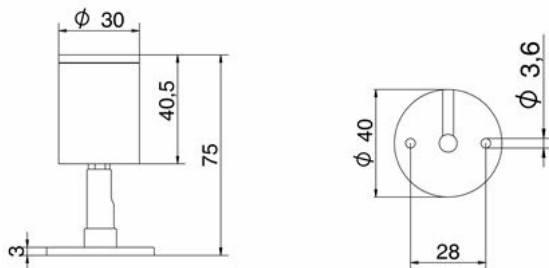

CONCEPT

Adjustable LED micro-projector mounted on a base with an optical beam adjustment system.

MATERIALS

Anodised or white painted aluminium body and painted metallic pole connected together with a balljoint that makes it possible to adjust the spotlight body from 0°-90° on the vertical plane and 330° on the horizontal plane. Blocking equipped with a friction system in the horizontal and vertical plane. Passive heat sink cooling system.

SOURCE

High Efficiency LED Emitter Ra84.

OPTIC

Optical beam adjustment system from 14° to 34° composed of a plano-convex lens and an adjustable front ring.

INSTALLATION

Screw tightening mounting system with a metal base.

POWER SUPPLY

To be completed with electronic driver. Pre-wired with 300mm of wire. 1050mA

All the measures are expressed in mm

Photometries

| 4000K Ra84 | H(m) | D(m) | Emax(lx) |
|--------------------|------|------|----------|
| | | | |
| Fixture Power 5W | 1 | 0.24 | 2220 |
| Source Flux 397lm | 2 | 0.49 | 555 |
| Fixture Flux 126lm | 3 | 0.73 | 247 |
| Efficacy 25lm/W | 4 | 0.98 | 139 |
| Imax 2220cd | 5 | 1.22 | 89 |