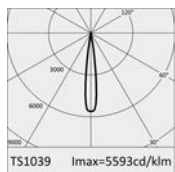

SOURCE

High Efficiency LED Emitter Ra84.

OPTIC

Optical beam adjustment system from 14° to 34° composed of a plano-convex lens and an adjustable front ring.

INSTALLATION

Screw tightening mounting system with a metal base.

POWER SUPPLY

To be completed with electronic driver. Pre-wired with 300mm of wire. 1050mA

All the measures are expressed in mm

Photometries

| 4000K Ra84 | H(m) | D(m) | Emax(lx) |
|--------------------|------|------|----------|
| | | | |
| Fixture Power 5W | 1 | 0.24 | 2220 |
| Source Flux 397lm | 2 | 0.49 | 555 |
| Fixture Flux 126lm | 3 | 0.73 | 247 |
| Efficacy 25lm/W | 4 | 0.98 | 139 |
| Imax 2220cd | 5 | 1.22 | 89 |

| 4000K Ra84 | H(m) | D(m) | Emax(lx) |
|--------------------|------|------|----------|
| | | | |
| Fixture Power 5W | 1 | 0.62 | 516 |
| Source Flux 397lm | 2 | 1.23 | 129 |
| Fixture Flux 151lm | 3 | 1.85 | 57 |
| Efficacy 30lm/W | 4 | 2.46 | 32 |
| Imax 517cd | 5 | 3.08 | 21 |