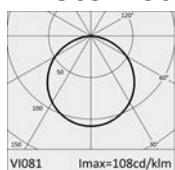

All the measures are expressed in mm

## Photometries

3000K Ra100		H(m)	D(m)	E <sub>max</sub> (lx)
Fixture Power	120W		114°	
Source Flux	2220lm	1	3.06	240
Fixture Flux	686lm	2	6.12	60
Efficacy	6lm/W	3	9.18	27
		4	12.24	15
I <sub>max</sub>	240cd	5	15.30	10