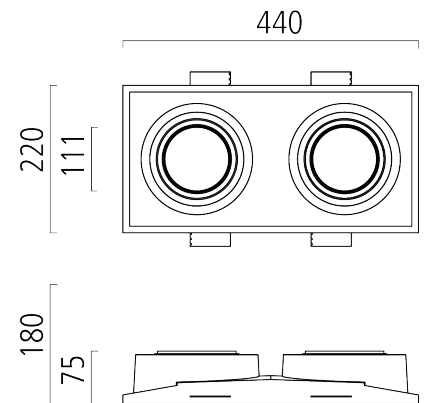

TZ-6 (25266.00)

Manufacturer: Schmitz-Leuchten GmbH & Co. KG
25266.00 TZ-6
Surface: white
Measurements (LxBxH): 440 x 220 x 80 mm
Light distribution: indirect
Lightsource: LED, K,
Weight: 2,9 kg
degree of protection: IP20
protection class: 1

Lighting Data

Lightsource: LED, K,
Measurements (LxBxH): 440 x 220 x 80 mm
Energy Efficiency Classification (EEC): A,A+,B,C

5 year warranty as specified in our terms of warranty at www.schmitz-lighting.com/warranty