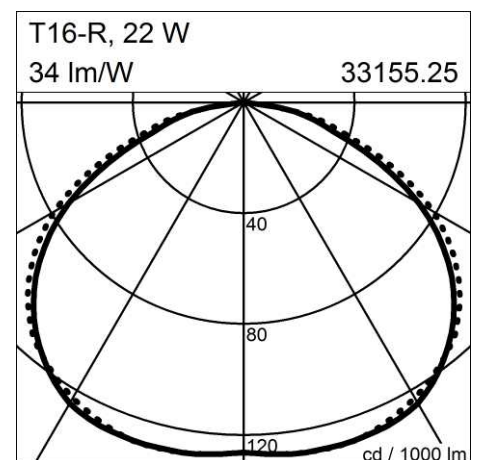

TZ-4 (33155.25)

Manufacturer: Schmitz-Leuchten GmbH & Co. KG
33155.25 TZ-4
Surface: aluminium anodised
Measurements (LxBxH): 270 x 270 x 60 mm
Light distribution: indirect
light source: 1 x T16-R, 22W, 2GX13
Control Mode: ON/OFF
Weight: 5 kg
degree of protection: IP20
protection class: 1

Lighting Data

light source: 1 x T16-R, 22W, 2GX13
Measurements (LxBxH): 270 x 270 x 60 mm
Energy Efficiency Classification (EEC): A+,A,B

5 year warranty as specified in our terms of warranty at www.schmitz-lighting.com/warranty