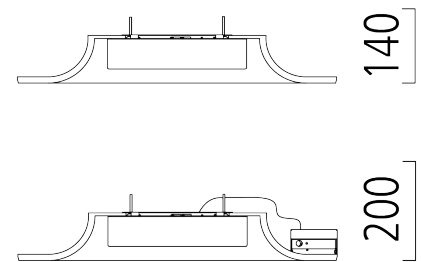

TZ-4 (33155.25)

Manufacturer: Schmitz-Leuchten GmbH & Co. KG
33155.25 TZ-4
Surface: aluminium anodised
Measurements (LxBxH): 270 x 270 x 60 mm
Light distribution: indirect
light source: 1 x T16-R, 22W, 2GX13
Control Mode: ON/OFF
Weight: 5 kg
degree of protection: IP20
protection class: 1

Lighting Data

light source: 1 x T16-R, 22W, 2GX13
Measurements (LxBxH): 270 x 270 x 60 mm
Energy Efficiency Classification (EEC): A+,A,B

5 year warranty as specified in our terms of warranty at www.schmitz-lighting.com/warranty