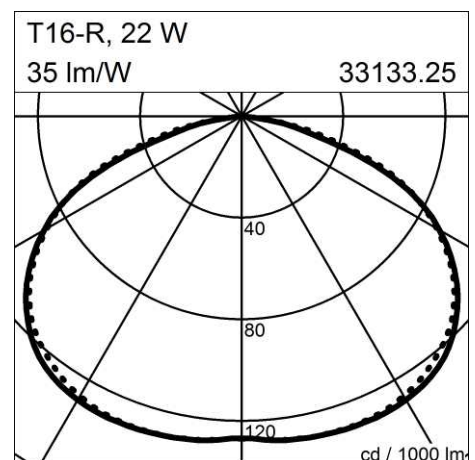

# TZ-4 (33133.252)

Manufacturer: Schmitz-Leuchten GmbH & Co. KG  
33133.252 TZ-4  
Surface: Aluminium eloxiert  
Measurements (DxH): 265 x 60 mm  
Light distribution: indirekt  
light source: 1 x T16-R, 22W, 2GX13  
Control Mode: DIM DALI  
Weight: 4,8 kg  
degree of protection: IP20  
protection class: 1

## Lighting Data

light source: 1 x T16-R, 22W, 2GX13  
Measurements (DxH): 265 x 60 mm  
Energy Efficiency Classification (EEC): A,A+,B

5 year warranty as specified in our terms of warranty at [www.schmitz-lighting.com/warranty](http://www.schmitz-lighting.com/warranty)