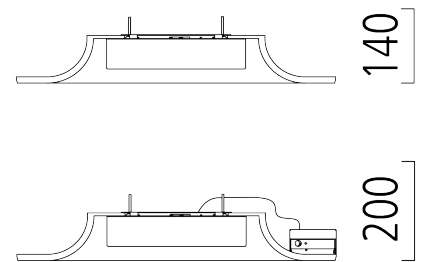

# TZ-4 (33133.252)

Manufacturer: Schmitz-Leuchten GmbH & Co. KG  
33133.252 TZ-4  
Surface: Aluminium eloxiert  
Measurements (DxH): 265 x 60 mm  
Light distribution: indirekt  
light source: 1 x T16-R, 22W, 2GX13  
Control Mode: DIM DALI  
Weight: 4,8 kg  
degree of protection: IP20  
protection class: 1

## Lighting Data

light source: 1 x T16-R, 22W, 2GX13  
Measurements (DxH): 265 x 60 mm  
Energy Efficiency Classification (EEC): A,A+,B

5 year warranty as specified in our terms of warranty at [www.schmitz-lighting.com/warranty](http://www.schmitz-lighting.com/warranty)