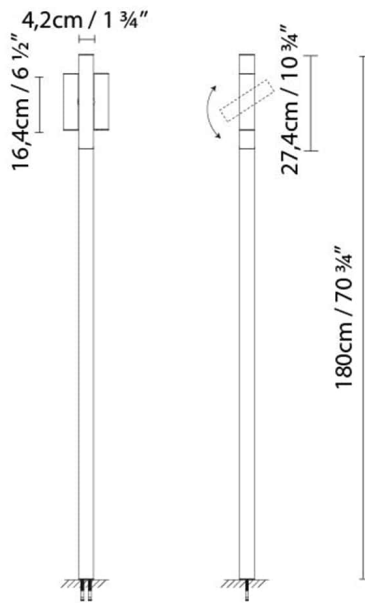

TUBE-180-2

Light source:

LED 2 x 6,3W 1680lm 350mA 230V 3000K 110-230V

LED A+

Weight :

Net kg.:

Gross kg:

Packaging:

N. packages:

Volume m3:

Dimensions cm:

Designer
Technical drawing
Fotometría
Instrucciones de montaje
3D