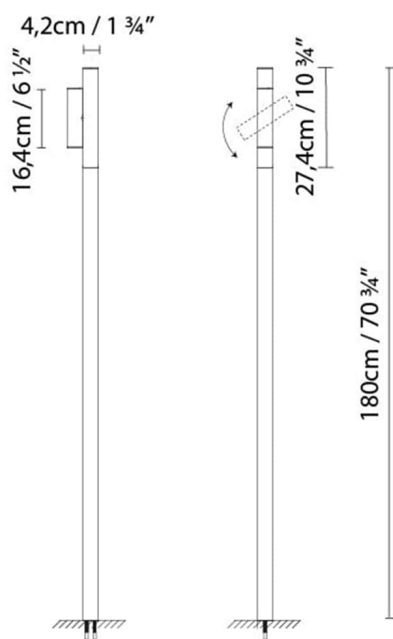

LED 6,3W 840lm 350mA 230V 3000K 110-230V

LED A+

Weight :

Net kg.:

Gross kg:

Packaging:

N. packages:

Volume m3:

Dimensions cm:

TUBE 90-2

**Light source:**

LED 2 x 6,3W 1680lm 350mA 230V 3000K
110-230V

LED A+

Weight :

Net kg.:

Gross kg:

Packaging:

N. packages:

Volume m3:

Dimensions cm:

TUBE 180-1

**Light source:**

LED 6,3W 840lm 350mA 230V 3000K 110-230V

LED A+

Dimensions cm:

Designer
Technical drawing
Fotometría
Instrucciones de montaje
3D