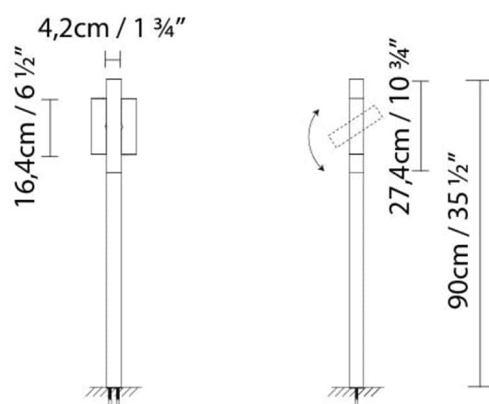

LED 6,3W 840lm 350mA 230V 3000K 110-230V

LED A+

Weight :

Net kg.:

Gross kg:

Packaging:

N. packages:

Volume m3:

Dimensions cm:

TUBE 90-2

**Light source:**

LED 2 x 6,3W 1680lm 350mA 230V 3000K
110-230V

LED A+

Weight :

Net kg.:

Gross kg:

Packaging:

N. packages:

Volume m3:

Dimensions cm:

TUBE 180-1

**Light source:**

LED 6,3W 840lm 350mA 230V 3000K 110-230V

LED A+

Dimensions cm:

Designer
Technical drawing
Fotometría
Instrucciones de montaje
3D