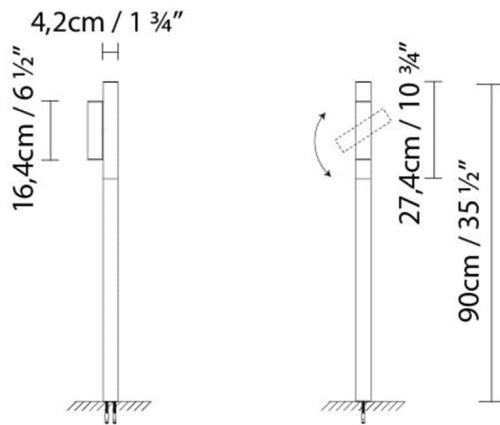

Light source:

LED 6,3W 840lm 350mA 230V 3000K 110-230V

LED A+

Weight :

Net kg.:

Gross kg:

Packaging:

N. packages:

Volume m3:

Dimensions cm: