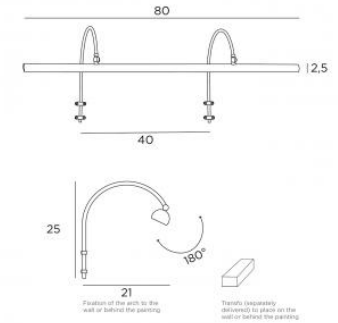

LIGHTING COLLECTION *by Stéphane Davidts*

TRIANON 80 in polished chrome (option)

TRIANON 80

Classic painting lighting. The reflector can be rotated to 180°. Also available in three other sizes. Delivered with two transfos 240/12V en four G4 LED bulbs. Warm light

TECHNICAL DATA

Two 240/12V transformers are supplied separately and should be placed at the back of the painting

AVAILABLE FINISHES

25 - Brushed brass - 025

29 - Brushed bronze - 029

33 - Brushed nickel - 033

SIZES

H25 cm L80 cm |→ 21 cm

BASE

Four wall attachments