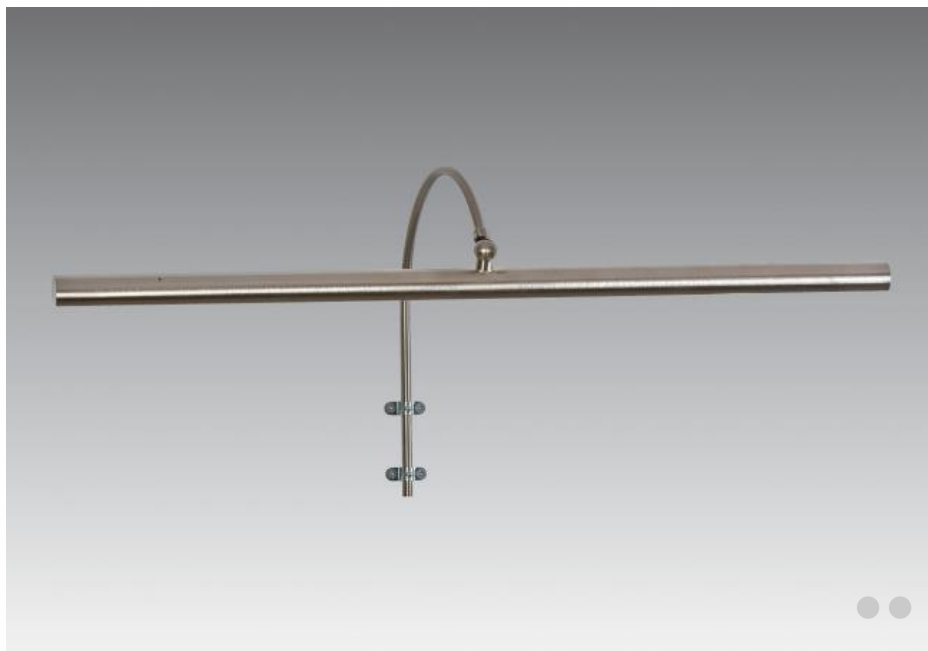

LIGHTING COLLECTION *by Stéphane Davidts*

TRIANON 60 in brushed nickel

TRIANON 60

Classic painting lighting. The reflector can be rotated to 180°. Also available in three other sizes. Delivered with one transfo 240/12V en two G4 LED bulbs. Warm light

TECHNICAL DATA

A 240/12V transformer is supplied separately and should be placed at the back of the painting

AVAILABLE FINISHES

25 - Brushed brass - 025

29 - Brushed bronze - 029

33 - Brushed nickel - 033

SIZES

H25 cm L60 cm |→ 21 cm

BASE

Two wall attachments