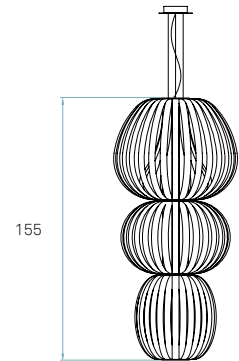

-  20 Ivory White
-  21 Natural Cherry
-  22 Natural Beech
-  24 Yellow
-  25 Orange
-  26 Red
-  28 Blue
-  29 Grey
-  30 Turquoise
-  31 Chocolate
-  32 Pink

REF. TOT3 S LED 20 & TOT4 S LED 20
Totem 3 - Small & Totem 4 - Medium

Components

-  **Metal canopy**
Brushed Nickel
ø 14 cm - disc ø 20 cm
- Electrical cable**
Transparent 2 m drop
- Steel cable**
3 x 2 m drop

Packaging

-  **Box size**
Shades
box 1: 76 x 76 x 69 cm
0,399 m³ | 7,1 Kg
box 2: 66 x 66 x 52 cm
0,227 m³ | 5,9 Kg
box 3: 51 x 51 x 62 cm
0,161 m³ | 4 Kg
Electrical kit
box 4: 182 x 37 x 25 cm
0,168 m³ | 9,5 Kg

Weight
Gross - 26,5 Kg
Net - 10 Kg

 **Required**
Shade to base mount
Difficulty: *****

ø 73

-  **LED**
- LED**
 **Linear Module**
20 x 5,5 W 350mA
- Energy class**
 **A+**
LED integrated

-  **INFO**
- Driver**
 EFORE
2 units - Ref. RCL030-0900B
-  EFORE
2 units - Ref. RCL030-0900B
+ Bluetooth Control - CASAMBI / ELT
1 unit - Ref. CBU - ASD
- Driver housed in fixture.