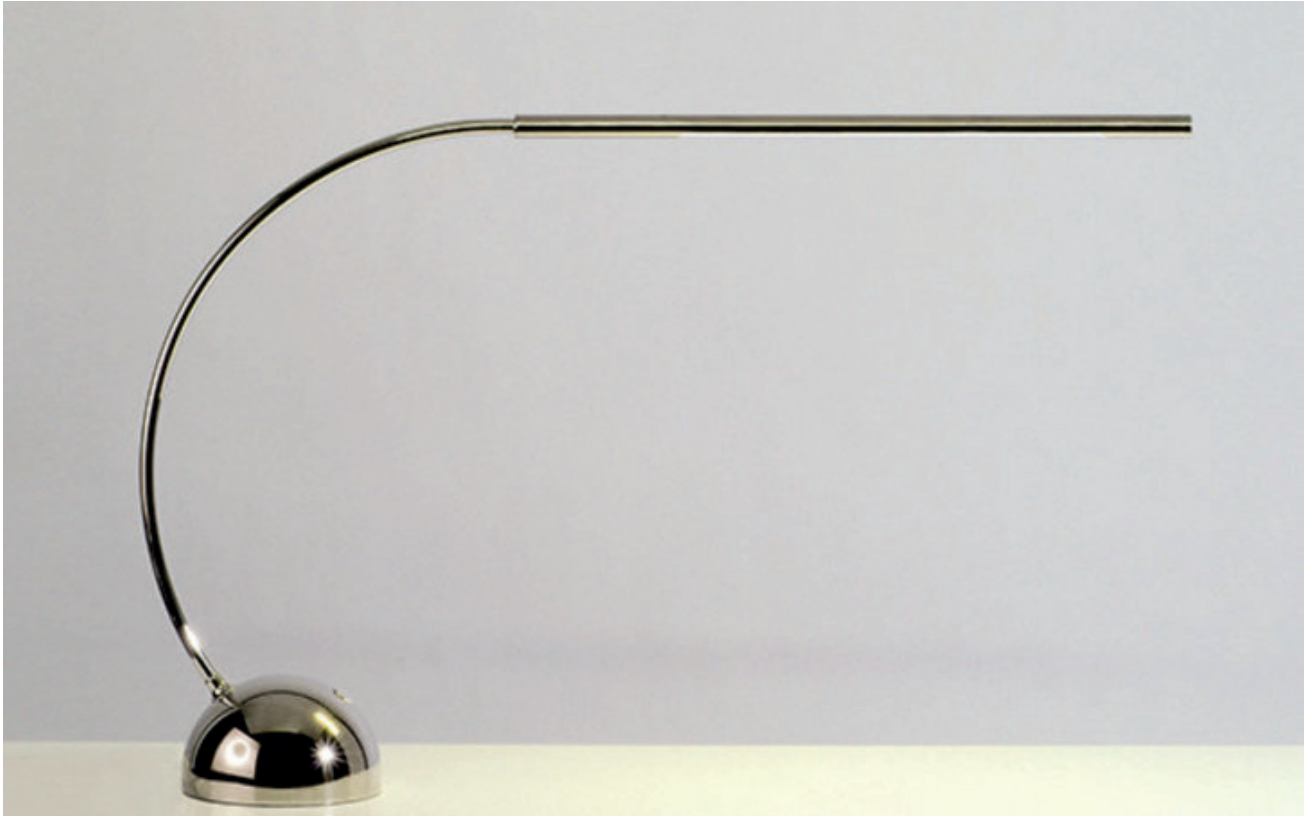

## HECTOR FINCH LIGHTING

### PIN C DESK LAMP

PRODUCT CODE TL174

CATEGORY: TABLE & FLOOR LAMPS

## PIN C DESK LAMP

---

**LAMP TYPE**  
**INCANDESCENT****UK**  
LED-Line 150 (6,5 Watt)**EU**  
LED-Line 150 (6,5 Watt)**USA**  
LED-Line 150 (6,5 Watt)

---

**FINISH OPTIONS**

Brass Brushed &amp; Lacquered, Brass Polished &amp; Lacquered, Nickel Brushed and Nickel Polished.